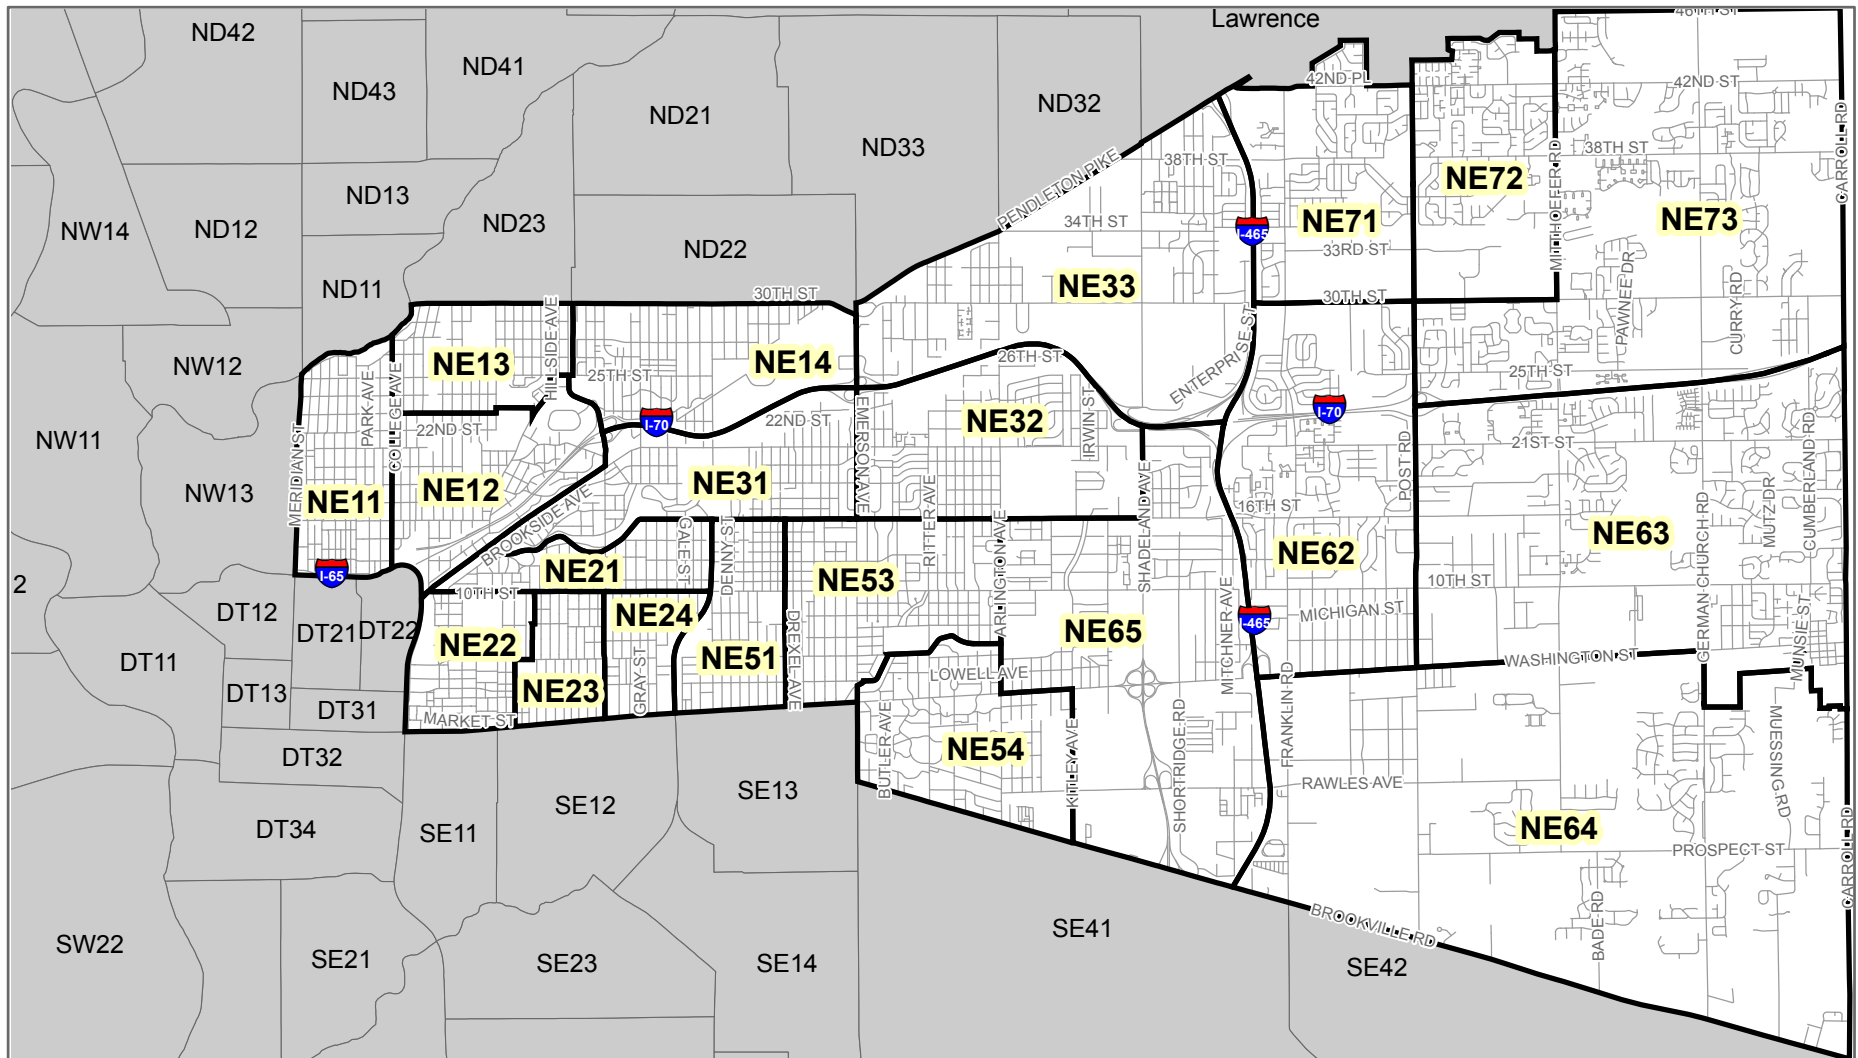

# INDIANAPOLIS METROPOLITAN POLICE DEPARTMENT

## EAST DISTRICT

0 0.5 1 Miles

Crime Analyst, North and East Districts  
Crime Control Research, Inc.

EFFECTIVE SEPTEMBER 6, 2008