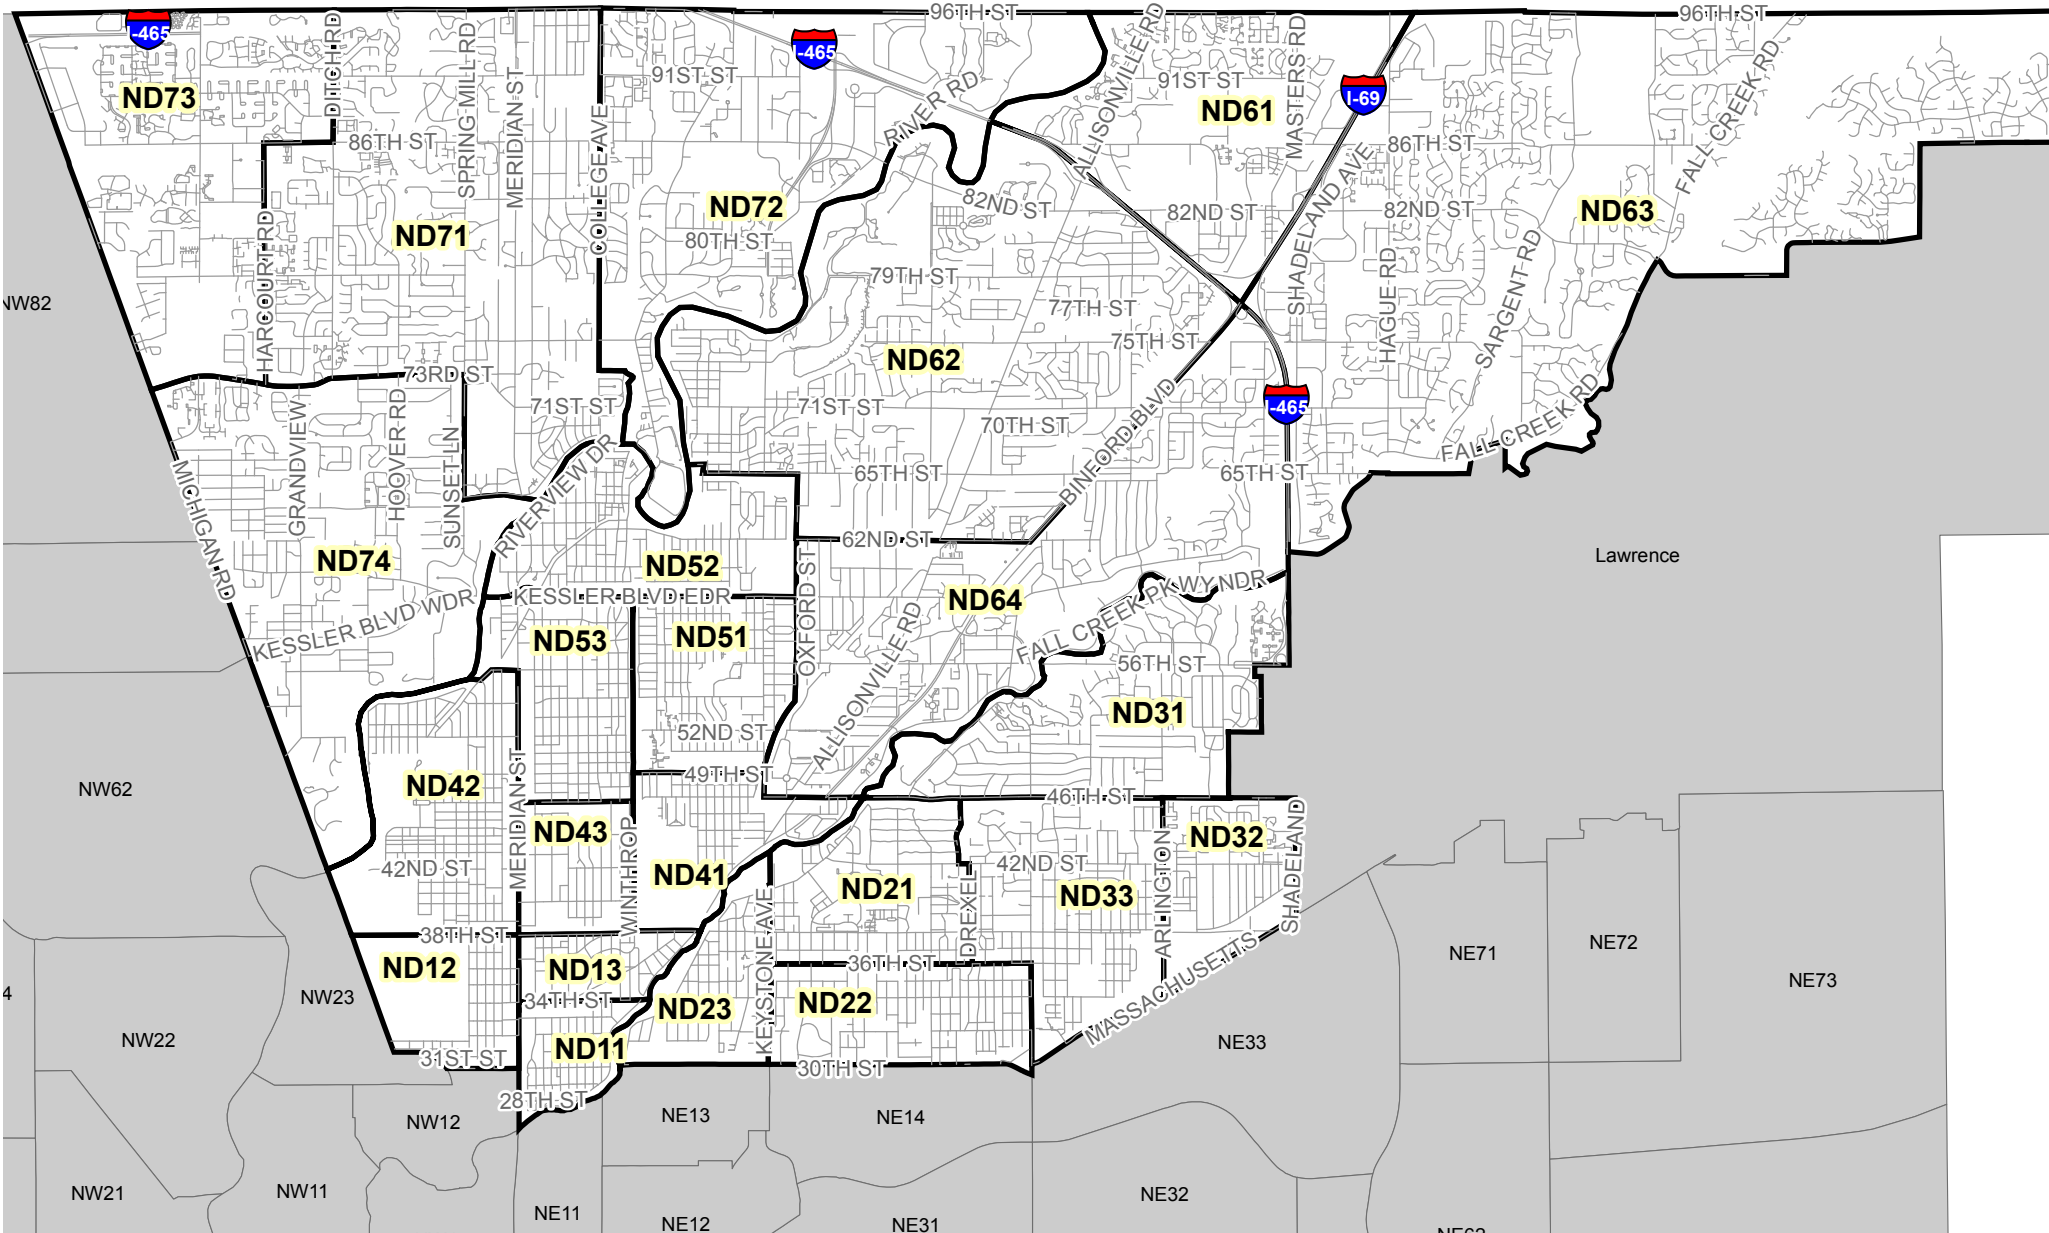

Indianapolis Metropolitan Police Department North District

NW82

NW62

4

NW22

NW23

NW11

NW12

NE11

NE13

NE14

NE31

NE32

NE33

NE71

NE72

NE73

Lawrence