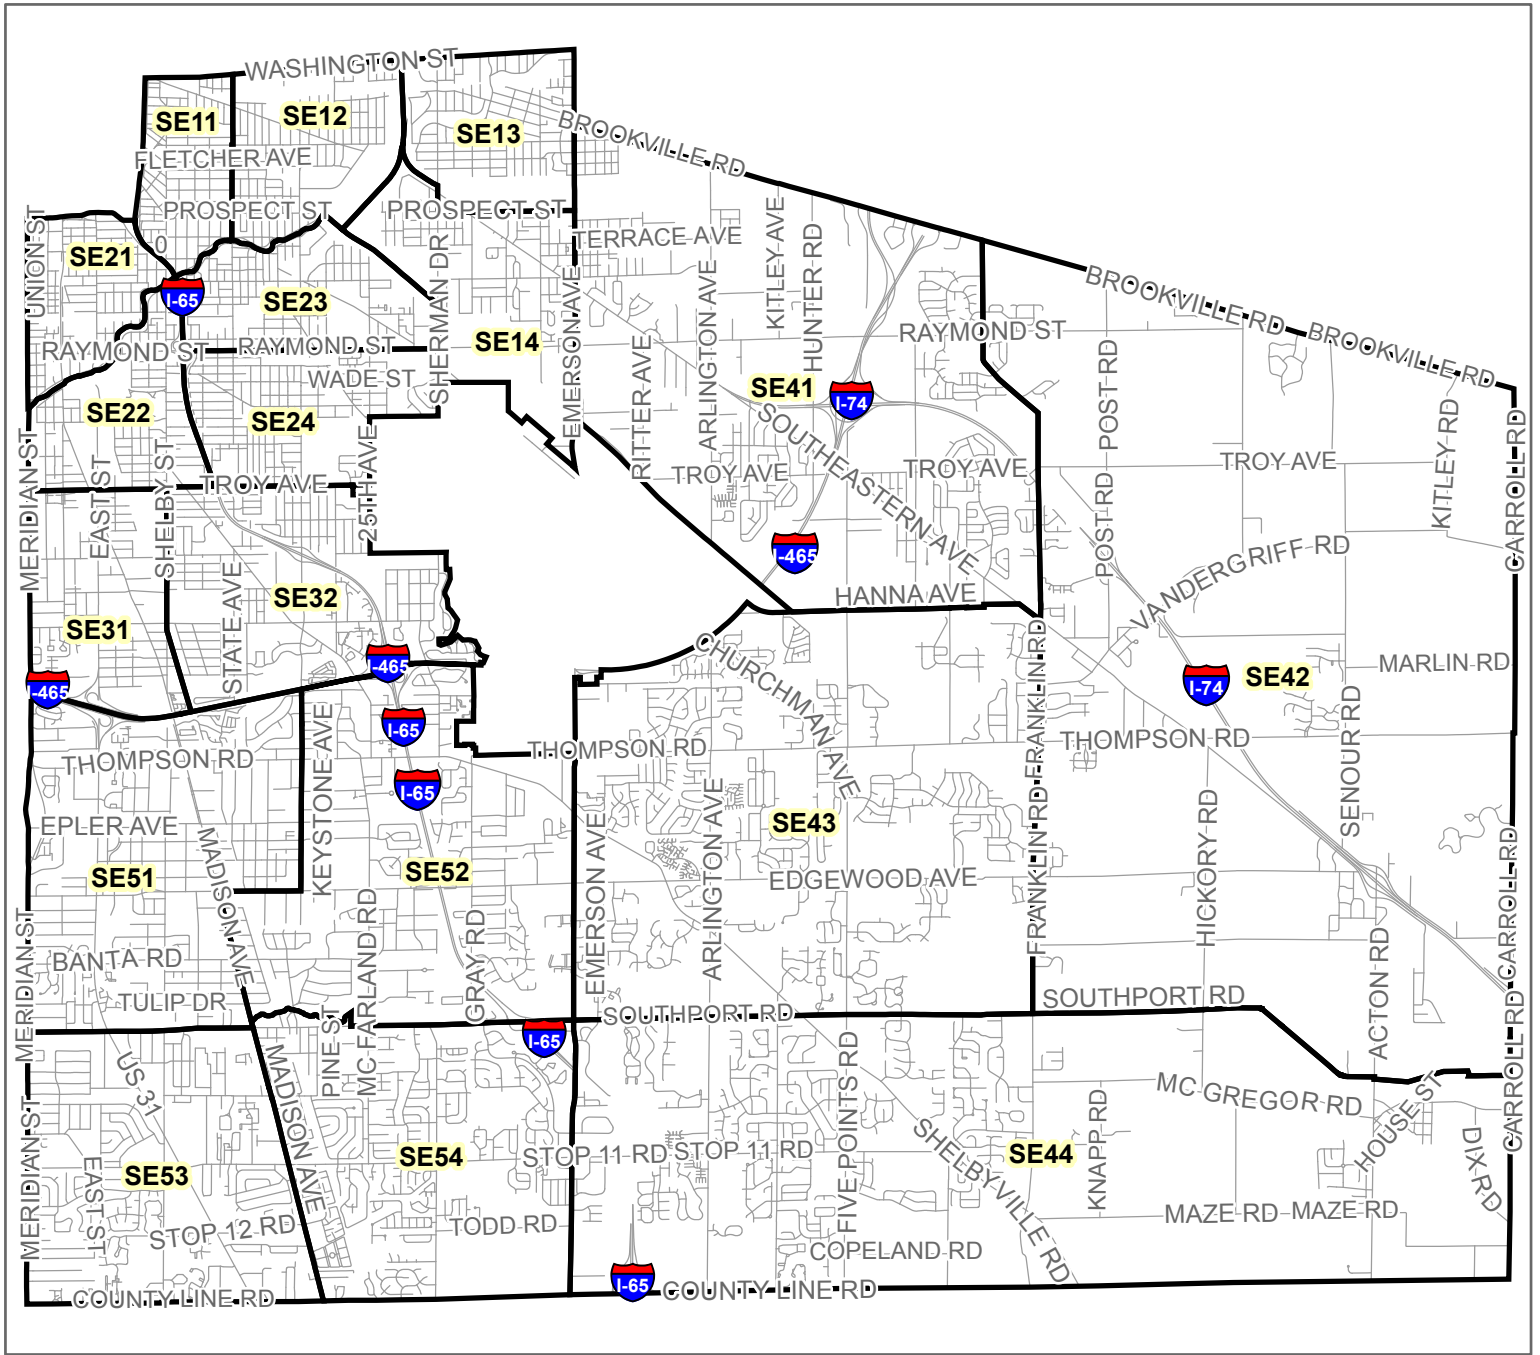

Indianapolis Metropolitan Police Department

Southeast District

September 2008