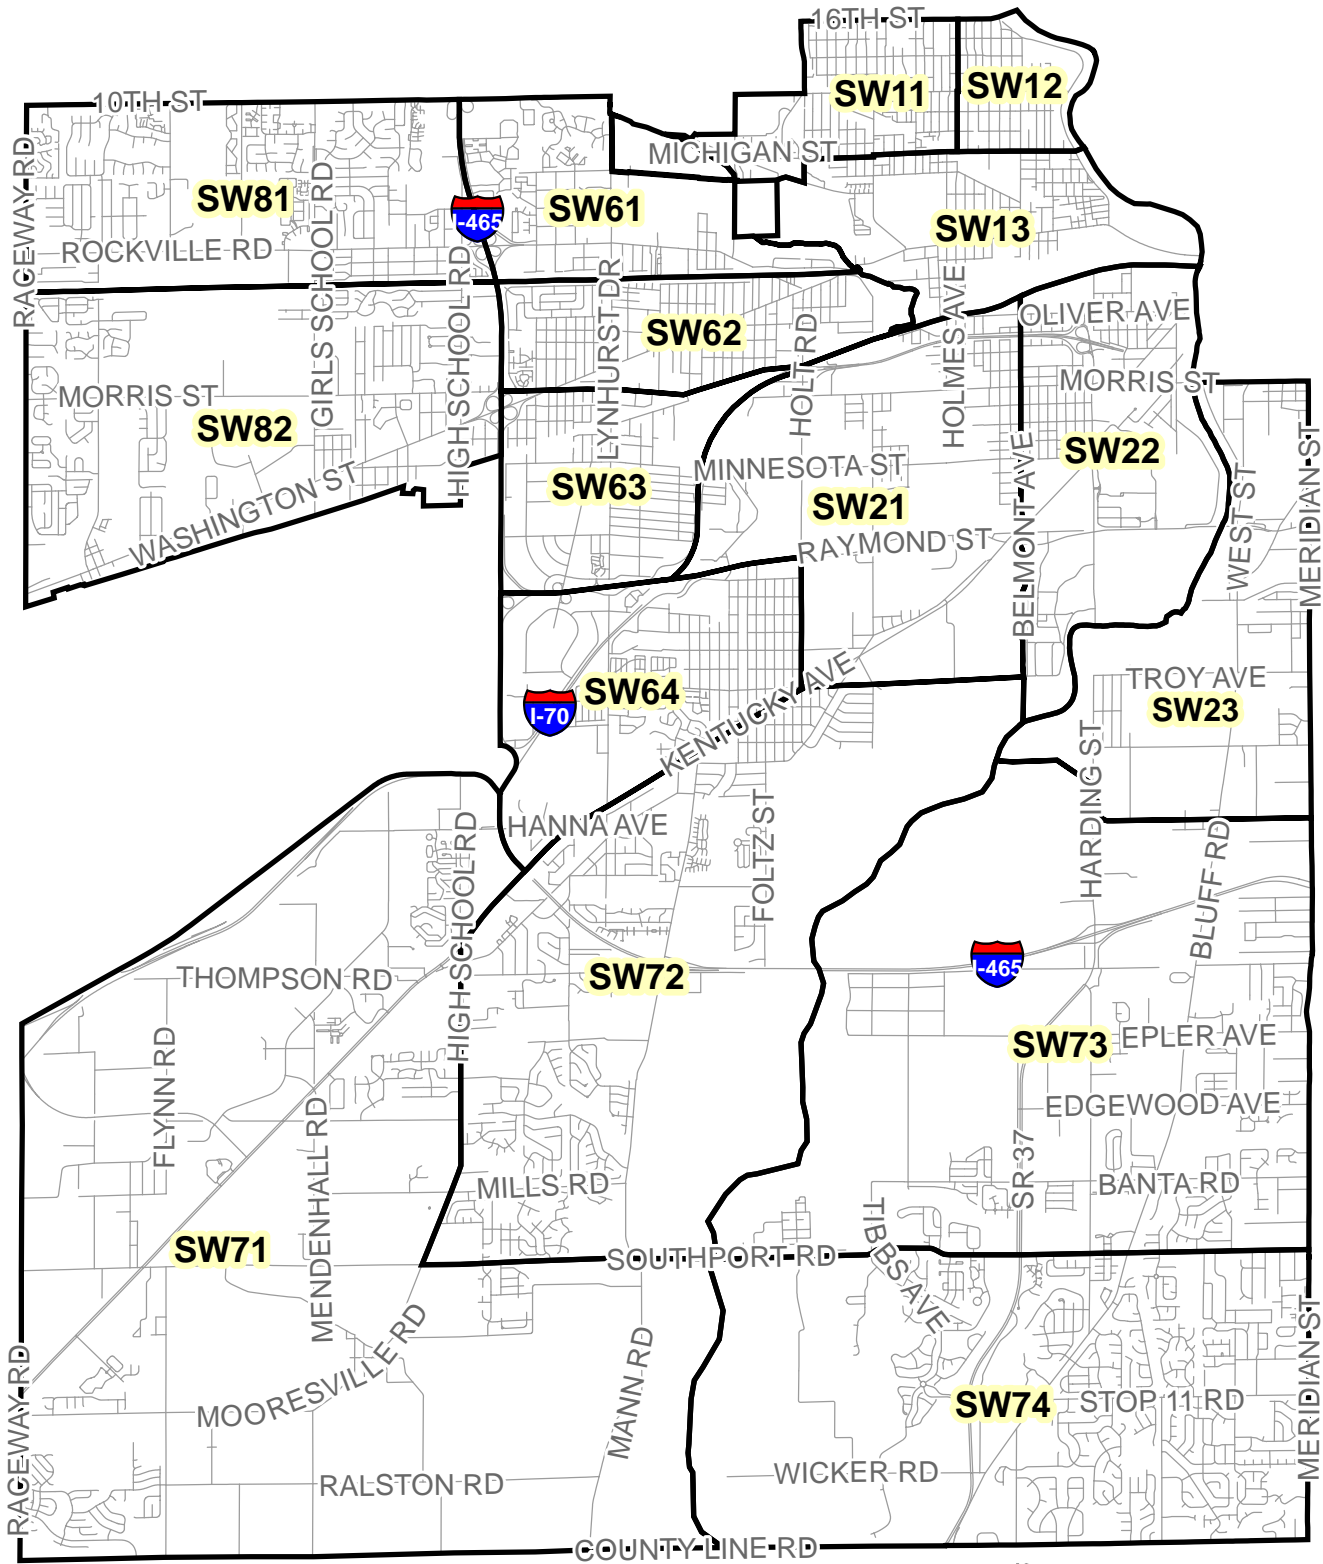

Indianapolis Metropolitan Police Department Southwest District

Nigel Shoaff, Crime Analyst
 Crime Control Research, Inc.
 Southeast and Southwest Districts