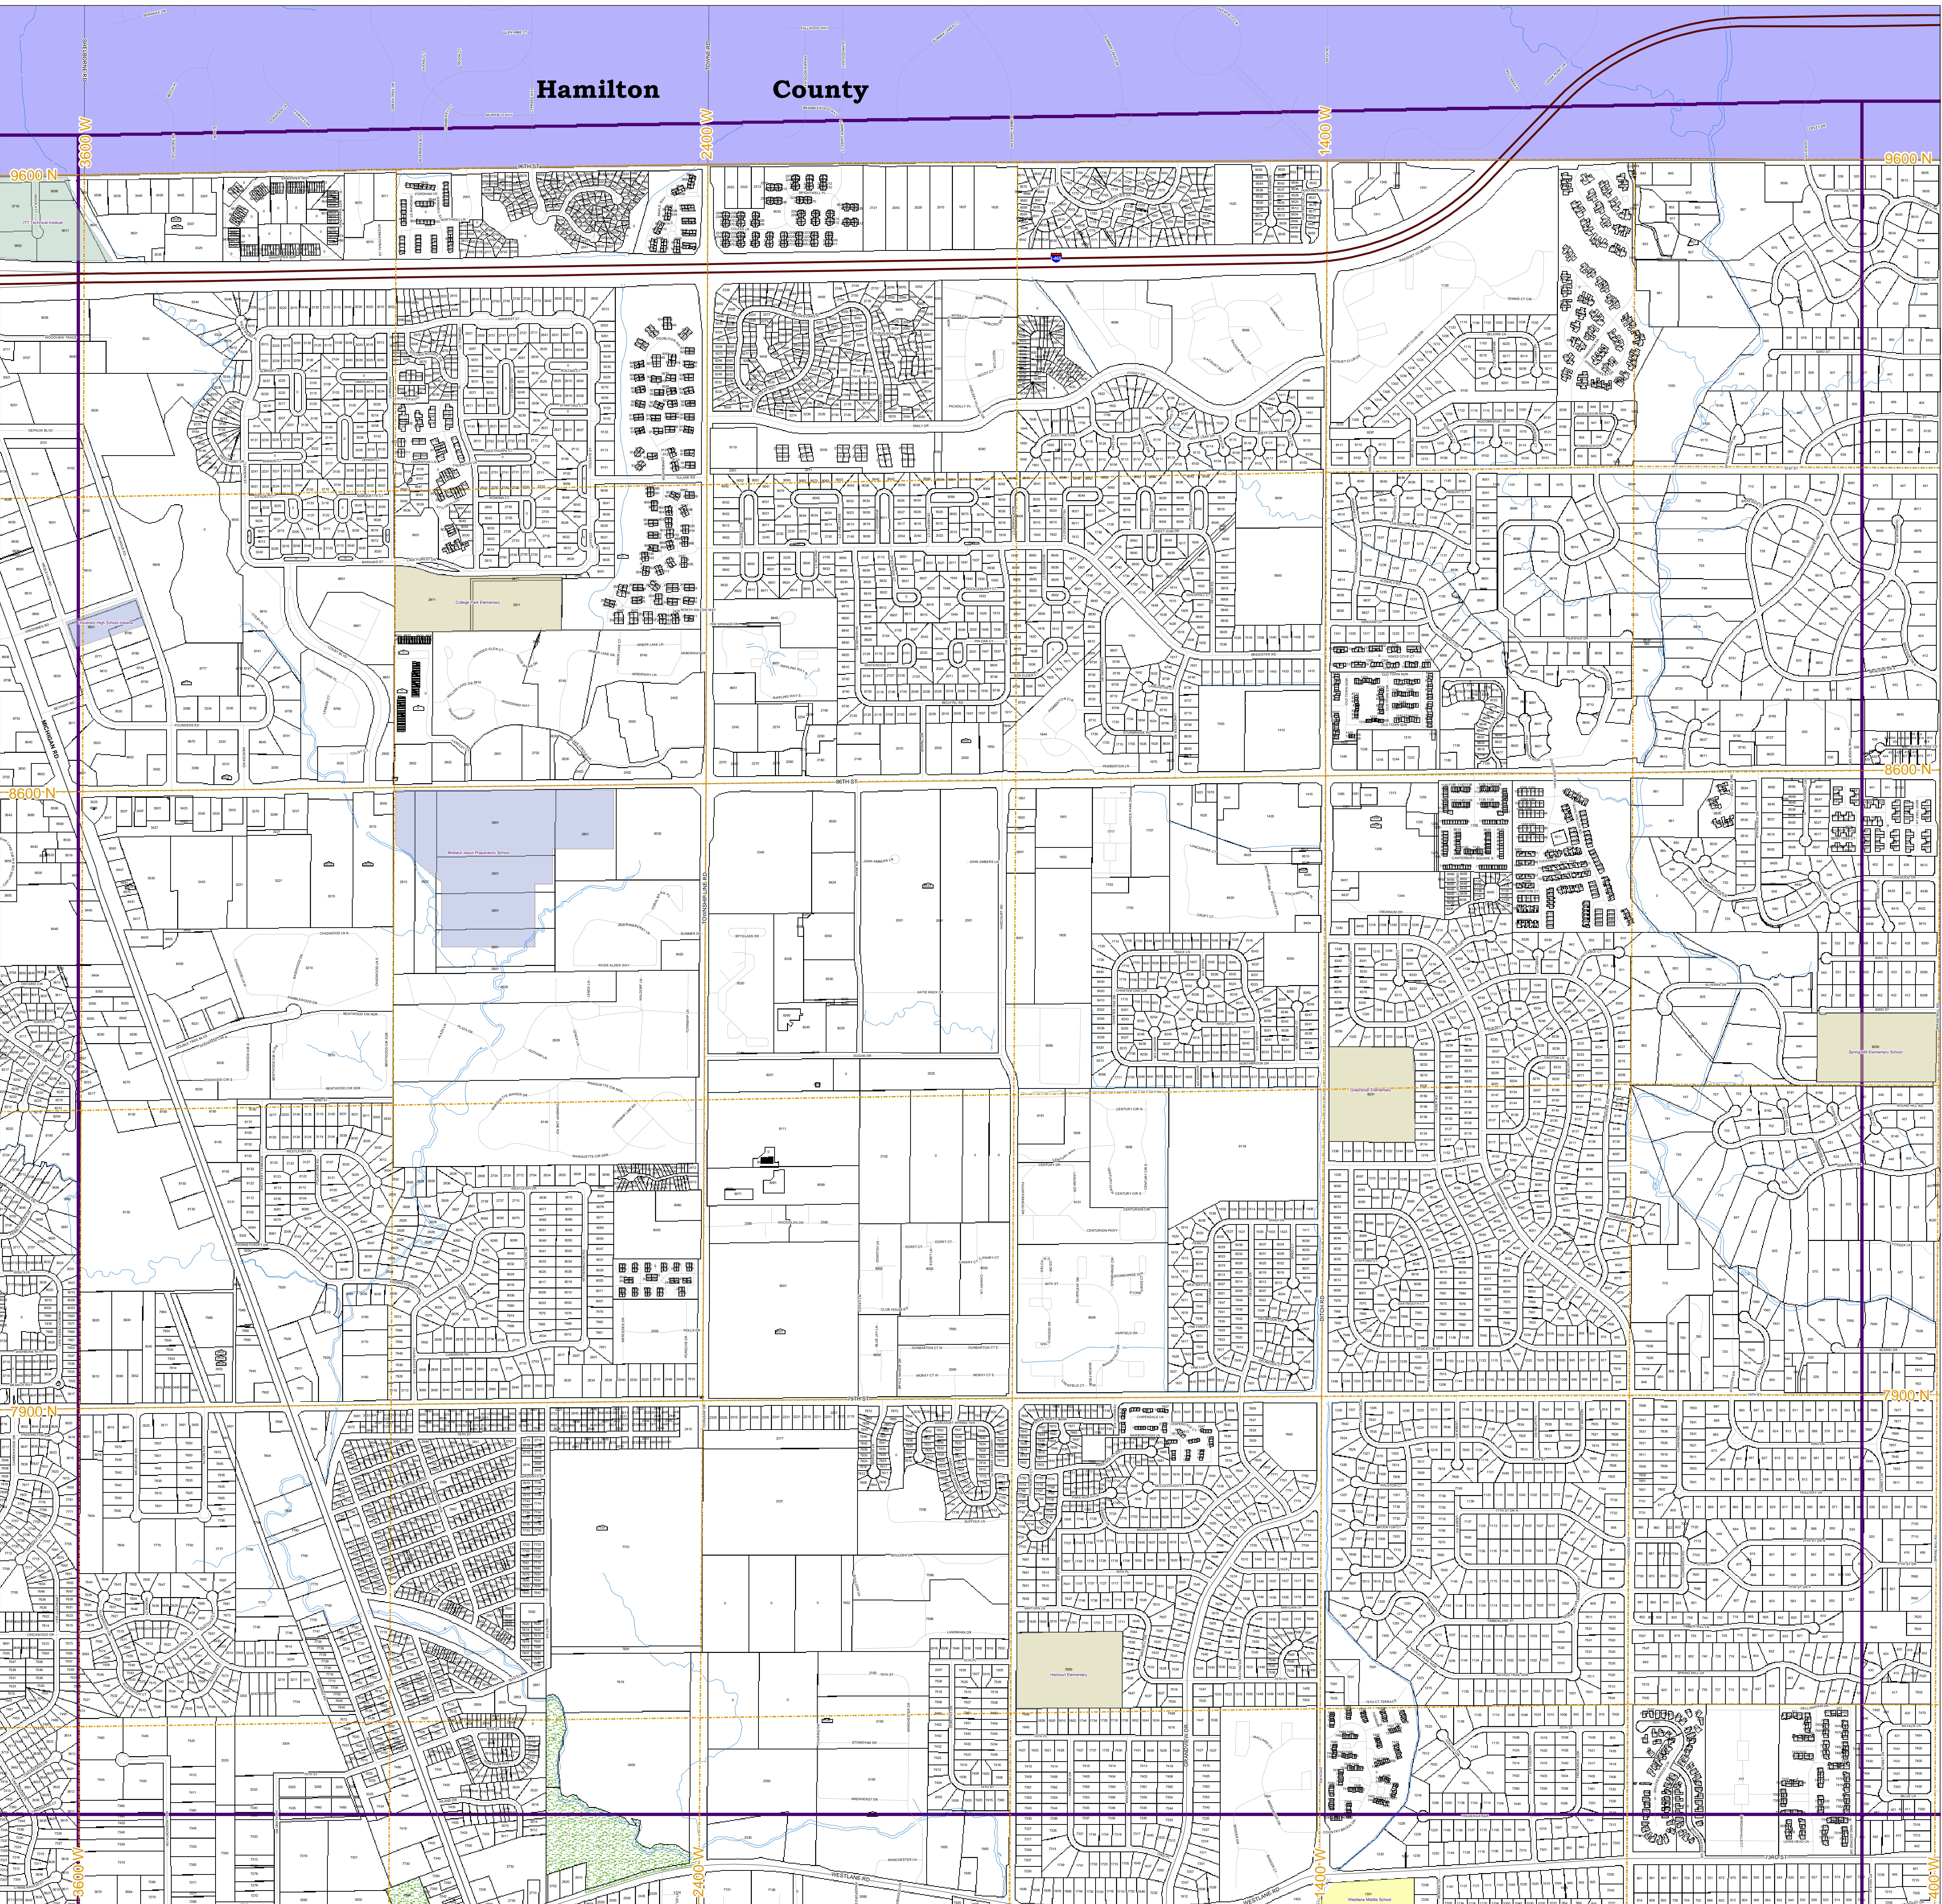

DMD Basemap 3

Hamilton County

© City of Indianapolis (2003)
imagis
Date: June, 2003
Produced by: Marion Co. ISA-GIS Division
D. Surina & F. Baltusis
Data Source: IMAGIS, City of Indianapolis/Marion Co. GIS

- Interstate Highway
- Major Arterial Street
- River
- Stream
- DMD Basemap
- Park
- Parcel
- Main Thoroughfare Road
- Local/Residential Street
- Alleyway/Side Street
- Railroad