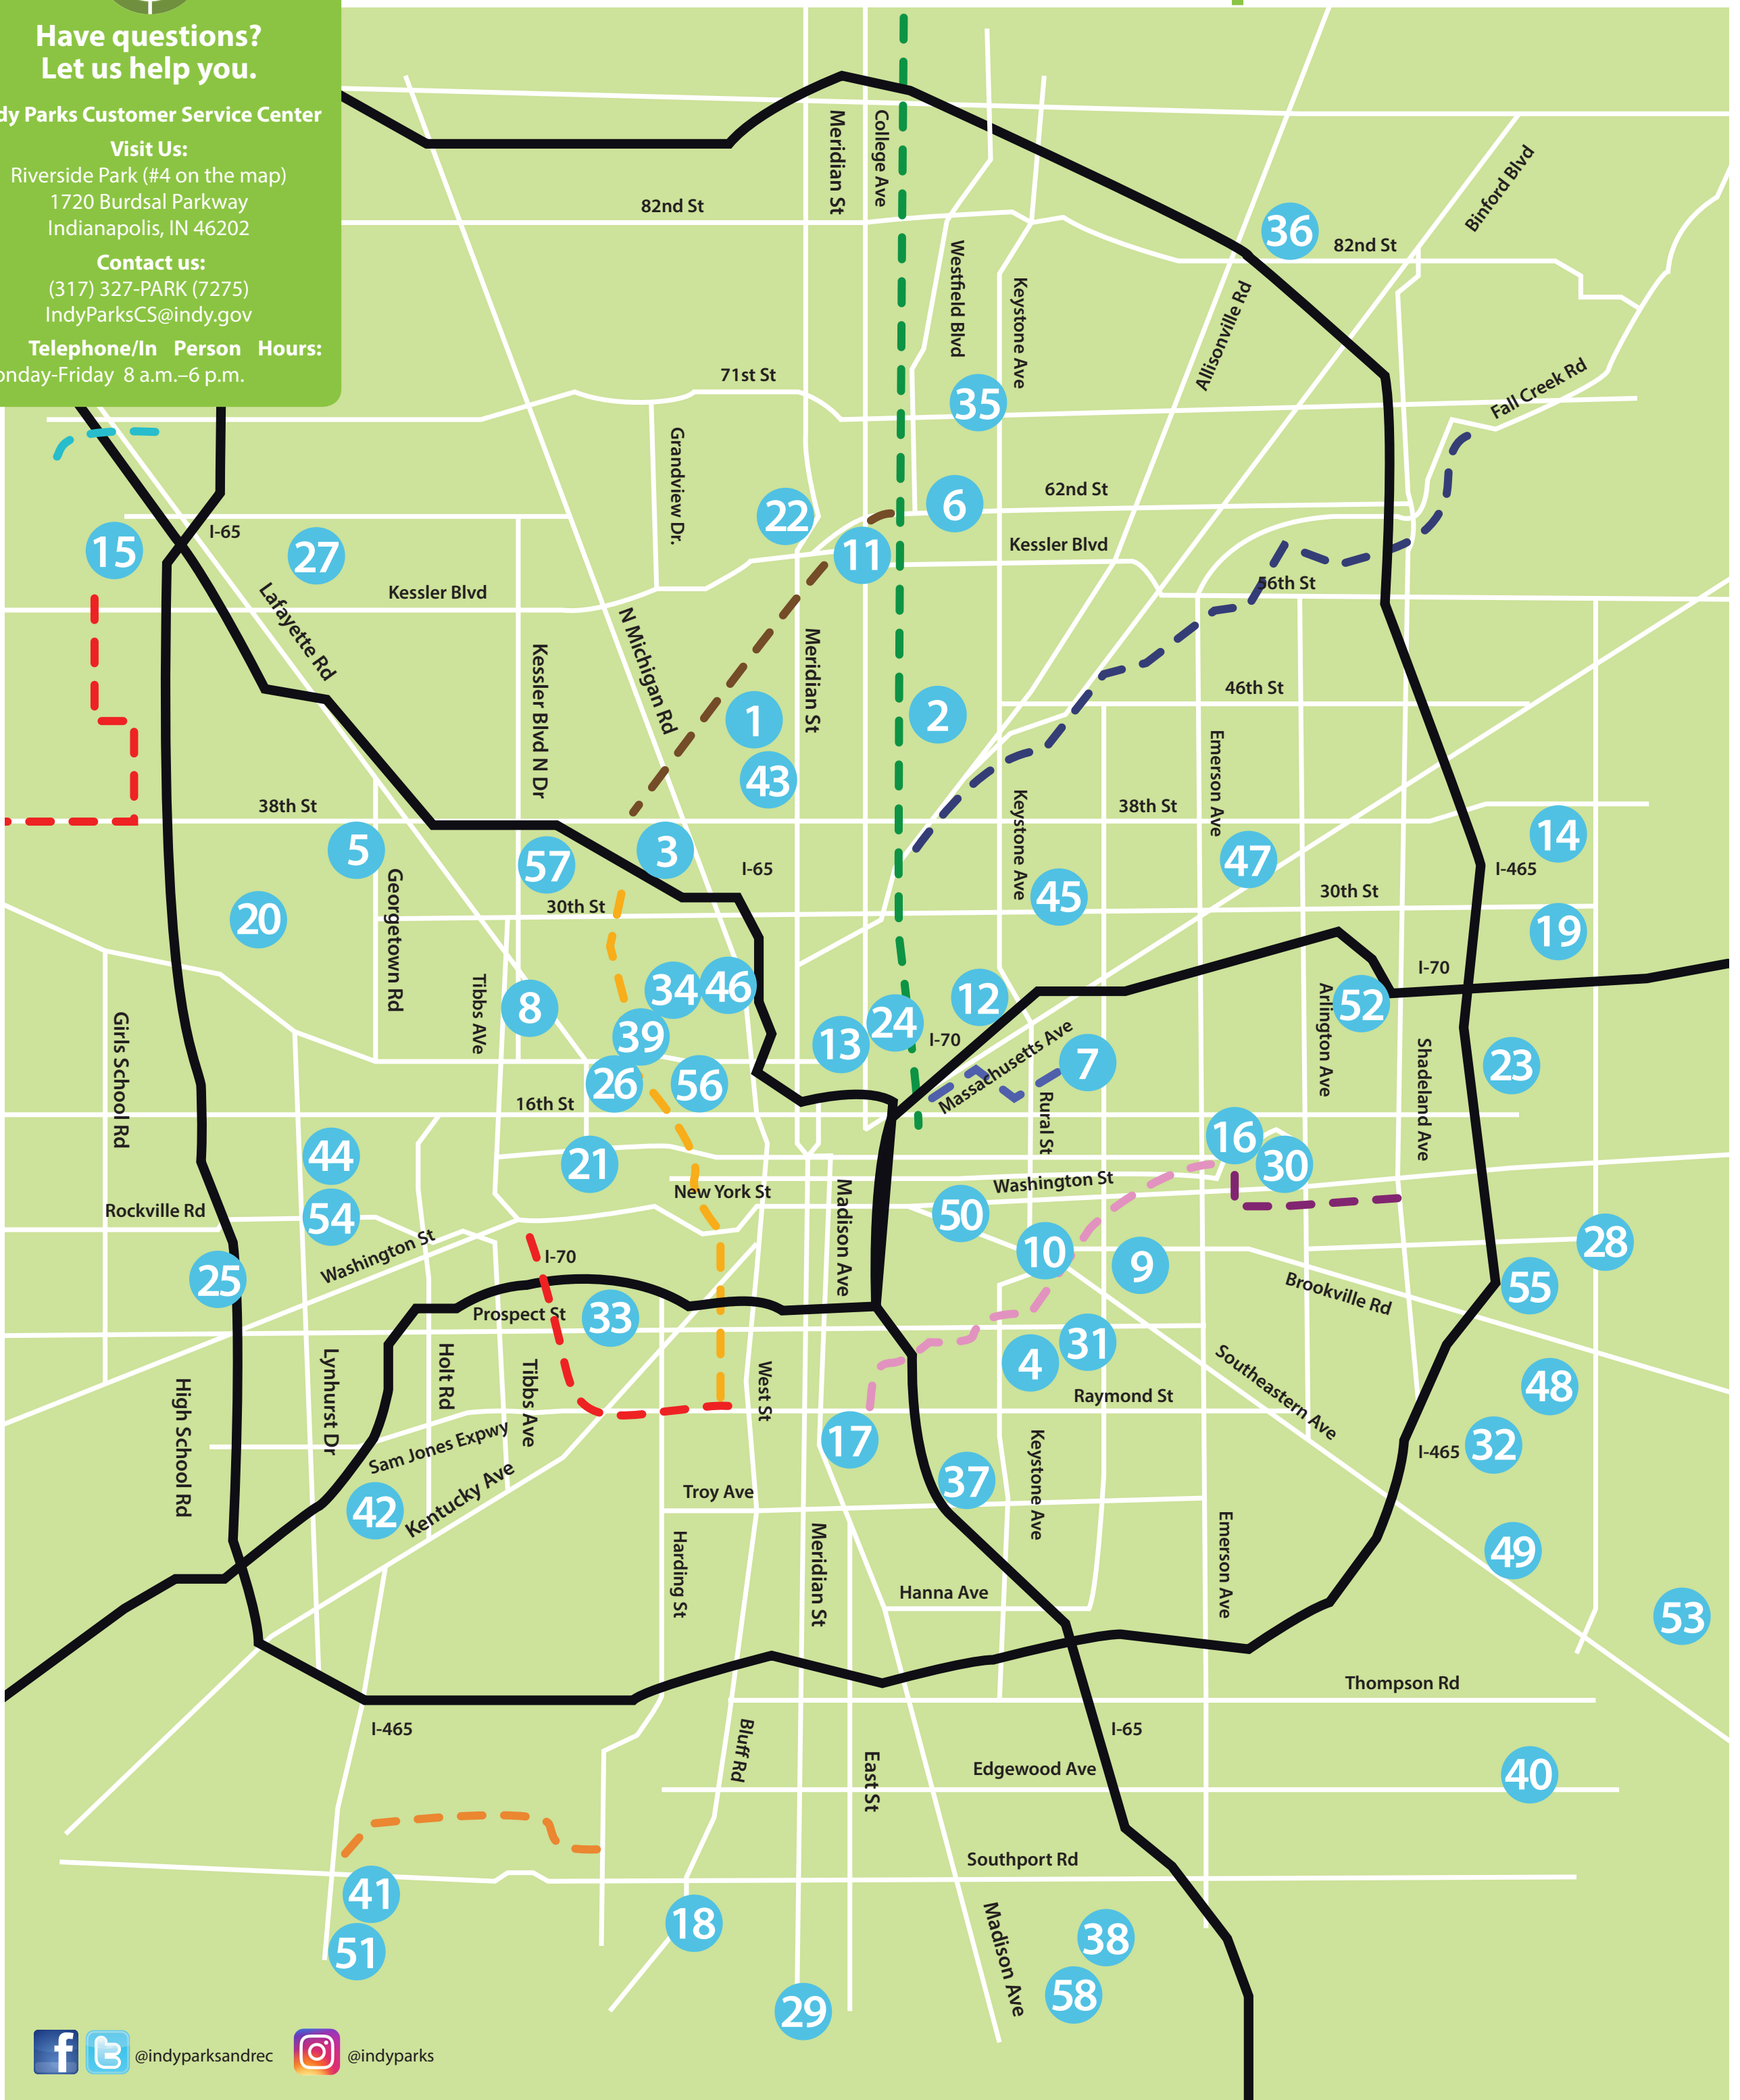

Parks and Facilities Map

Have questions?
Let us help you.

Indy Parks Customer Service Center

Visit Us:

Riverside Park (#4 on the map)
1720 Burdsal Parkway
Indianapolis, IN 46202

Contact us:

(317) 327-PARK (7275)
IndyParksCS@indy.gov

Telephone/In Person Hours:

Monday-Friday 8 a.m.-6 p.m.

@indyparksandrec @indyparks

This map is a sample of our offerings. Go to www.indy.gov/parks for a complete park and amenity listing.

Parks & Facilities

1. Andrew Ramsey	21. Haughville Park	41. Southwestway Park
2. Arsenal Park	22. Holliday Park	42. Stout Field Park
3. Bertha Ross	23. Jake Greene Park	43. Tarkington Park
4. Bethel Park	24. JTV Hill Park	44. Thatcher Park
5. Bowman Park	25. Krannert Park	45. Washington Park
6. Broad Ripple Park	26. Municipal Gardens	46. Watkins Park
7. Brookside Park	27. Northwestway Park	47. Wes Montgomery
8. Centennial & Groff Park	28. Paul Ruster Park	48. Whispering Hills Golf Course
9. Christian Park	29. Perry Park	49. Wild Wood Park
10. Clayton & Lasalle Park	30. Pleasant Run Golf Course	50. Willard Park
11. Dan Wakefield	31. Pride Park	51. Winding River Golf Course
12. Douglass Park	32. Raymond Park	52. Windsor Village Park
13. Dr. Martin Luther King Park	33. Rhodius Park	53. Wolf Run Park
14. Dubarry Park	34. Riverside Park	54. Chuck Klein
15. Eagle Creek Park	35. Riverwood Park	55. Indianapolis World Sports Park
16. Ellenberger Park	36. Sahm Park	56. Kuntz Memorial Soccer Stadium
17. Garfield Park	37. Sarah Shank Golf Course	57. Skate Park at Lake Sullivan
18. Glens Valley Nature Park	38. Smock Golf Course	58. Smock Bark Park
19. Grassy Creek	39. South Grove Golf Course	
20. Gustafson Park	40. Southeastway Park	

Greenways

- 71st Street Connector Trail, .8 miles
  Eagle Creek Park to Twelve Oaks Boulevard
- Central Canal Towpath, 5.23 miles
  Broad Ripple Monon Trail to 30th Street
- Eagle Creek Greenway, 3.2 miles
  Eagle Creek Park South to 46th Street
- Fall Creek Greenway, 8.5 miles
  Skiles Test Park to the Monon Trail
- Little Buck Creek Trail, 1.5 miles
  Bluff Road to Tibbs Avenue
- Monon Rail-Trail, 10 mile
  10th Street to 96th Street
- Penny Trail, 1.2 miles
  Arlington Avenue to Shortridge Road
- Pleasant Run Greenway, 6.9 miles
  Garfield Park to Ellenberger Park
- Pogues Run Greenway, 2.3 miles
  Brookside Park to Spades Park
- White River Trail, 6.8 miles
  38th Street to Washington Street

Indy Parks

City-County Building
200 E Washington St., Ste 2301
Indianapolis, IN 46204

317.327.PARK
indy.gov/parks

Amenities Key

Spray Ground | Pool | Playground | Tennis Court | Dog Park | Nature Center
 Disc Golf | Sports Facility | Family Center | Basketball Court | Golf Course