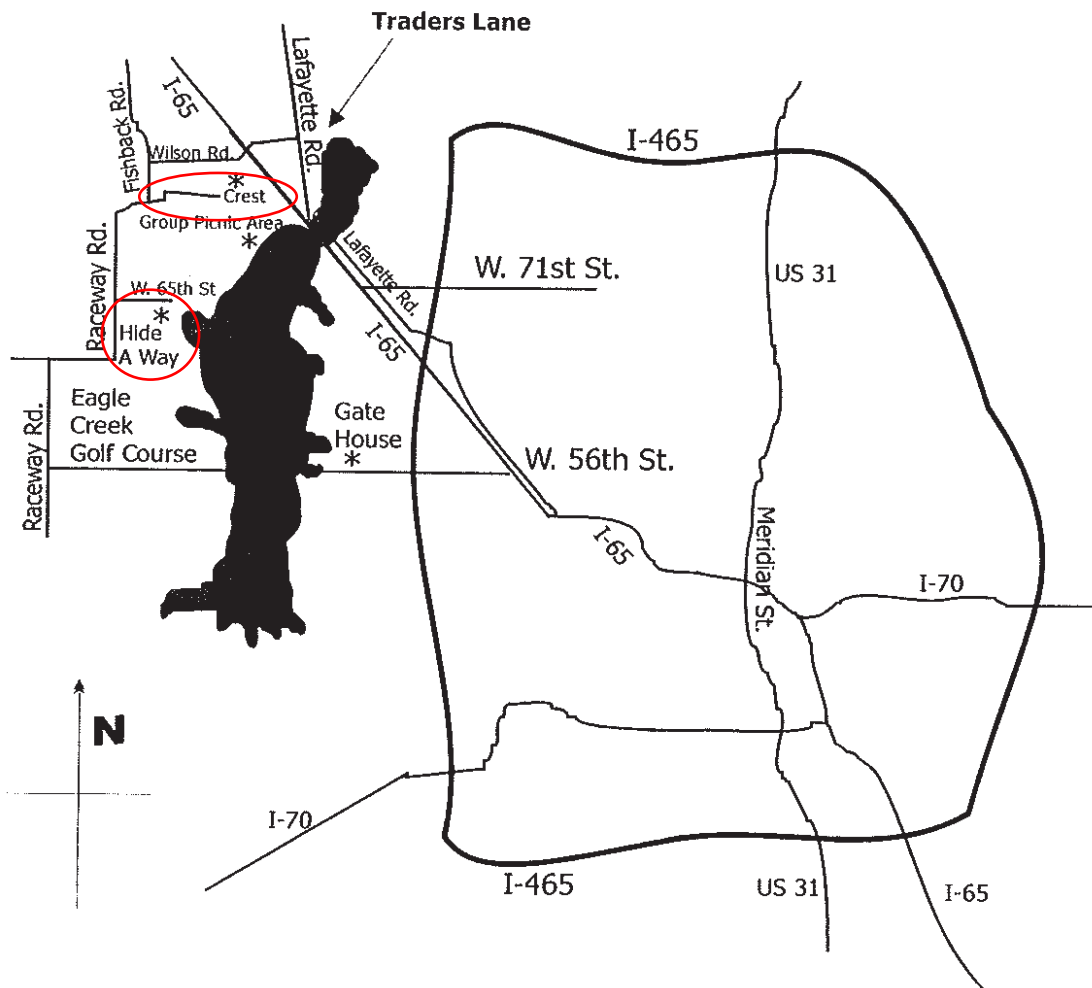

Indy Parks Rental Facilities

To the *Eagle's Crest*:

Drive north on Lafayette Road, turn left at Trader's Lane. Continue 1.2 miles to the 3-way stop (Fishback Road). Turn left; continue for 0.3 miles. Eagle's Crest gate is on the left.

To the *Eagle's Hide-A-Way*:

Follow directions to the Crest, but instead of turning left at the gate, continue on Fishback which becomes Raceway Road. Follow Raceway to the stop sign at 65th St. and turn left into the gated area.

**Eagle's Crest &
Group Picnic Area**
7201 Fishback Road
Indianapolis, IN 46278
~~(317) 327-7136~~

Eagle's Hide-A-Way
8901 W. 65th St.
Indianapolis, IN 46278
~~(317) 327-7137~~