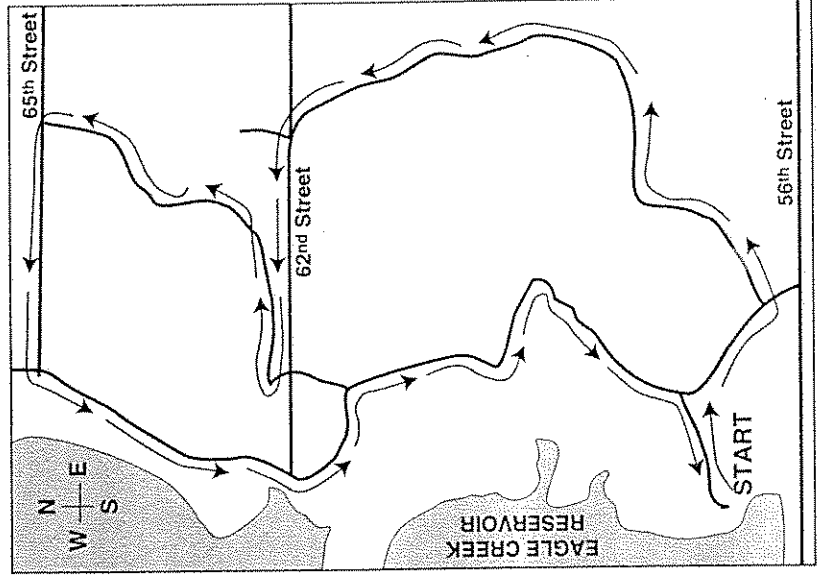

EAGLE CREEK RUNNING COURSE

10K RUN

- Start 56 feet west of first entrance to east parking lot at beach area
- 1M 123 feet north of 13 MPH sign
- 2M 209 feet south of 10 MPH sign
- 3M 133 feet north of north circle road sign
- 5K 105 feet west of sign #13 picnic area
- 4M 99 feet north of sign #8 picnic area
- 5M 555 feet north of sign 15 MPH
- 6M 35 feet east of NO PARKING sign at gravel road east of beach area
- 10K Finish 55 feet north of swim beach sign

8K RUN

- Start 56 feet west of first entrance to east parking lot of beach area
- 1M 123 feet north of 15 MPH sign
- 2M 139 feet east of sign #7 picnic area
- 3M 60 feet 8 inches south of sign NO VEHICLE ALLOWED OFF ROADWAY
- 5K South of 3M
- 4M 76 feet north of sign NO PARKING ALONG ROADWAY
- 8K Finish 134 feet 9 inches north of swim beach sign

5K RUN

- Start 56 feet 4 inches west of first entrance to east parking lot at beach area SW edge
- 1M 123 feet north of 15 MPH sign
- 2M 10 feet south of #5 picnic area sign
- 3M 14½ feet west of DO NOT ENTER sign at swimming beach area
- 5K Finish 125 feet north of swim beach sign