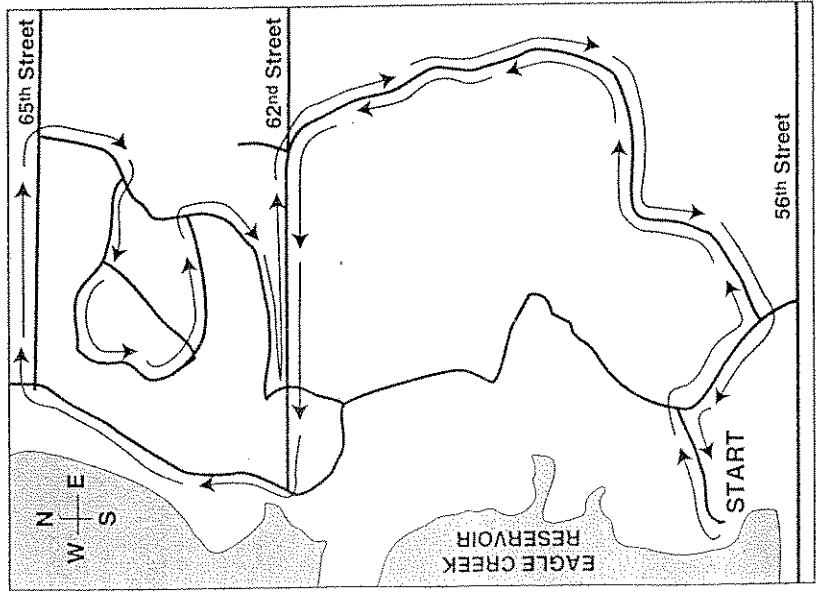

EAGLE CREEK RUNNING COURSE

10K RUN

- Start 56 feet west of first entrance to east parking lot at beach area
- 1M 123 feet north of 13 MPH sign
- 2M 209 feet south of 10 MPH sign
- 3M 133 feet north of north circle road sign
- 5K 105 feet west of sign #13 picnic area
- 4M 99 feet north of sign #8 picnic area
- 5M 555 feet north of sign 15 MPH
- 6M 35 feet east of NO PARKING sign at gravel road east of beach area
- 10K Finish 55 feet north of swim beach sign

8K RUN

- Start 56 feet west of first entrance to east parking lot of beach area
- 1M 123 feet north of 15 MPH sign
- 2M 139 feet east of sign #7 picnic area
- 3M 60 feet 8 inches south of sign NO VEHICLE ALLOWED OFF ROADWAY
- 5K South of 3M
- 4M 76 feet north of sign NO PARKING ALONG ROADWAY
- 8K Finish 134 feet 9 inches north of swim beach sign

5K RUN

- Start 56 feet 4 inches west of first entrance to east parking lot at beach area SW edge
- 1M 123 feet north of 15 MPH sign
- 2M 10 feet south of #5 picnic area sign
- 3M 14½ feet west of DO NOT ENTER sign at swimming beach area
- 5K Finish 125 feet north of swim beach sign