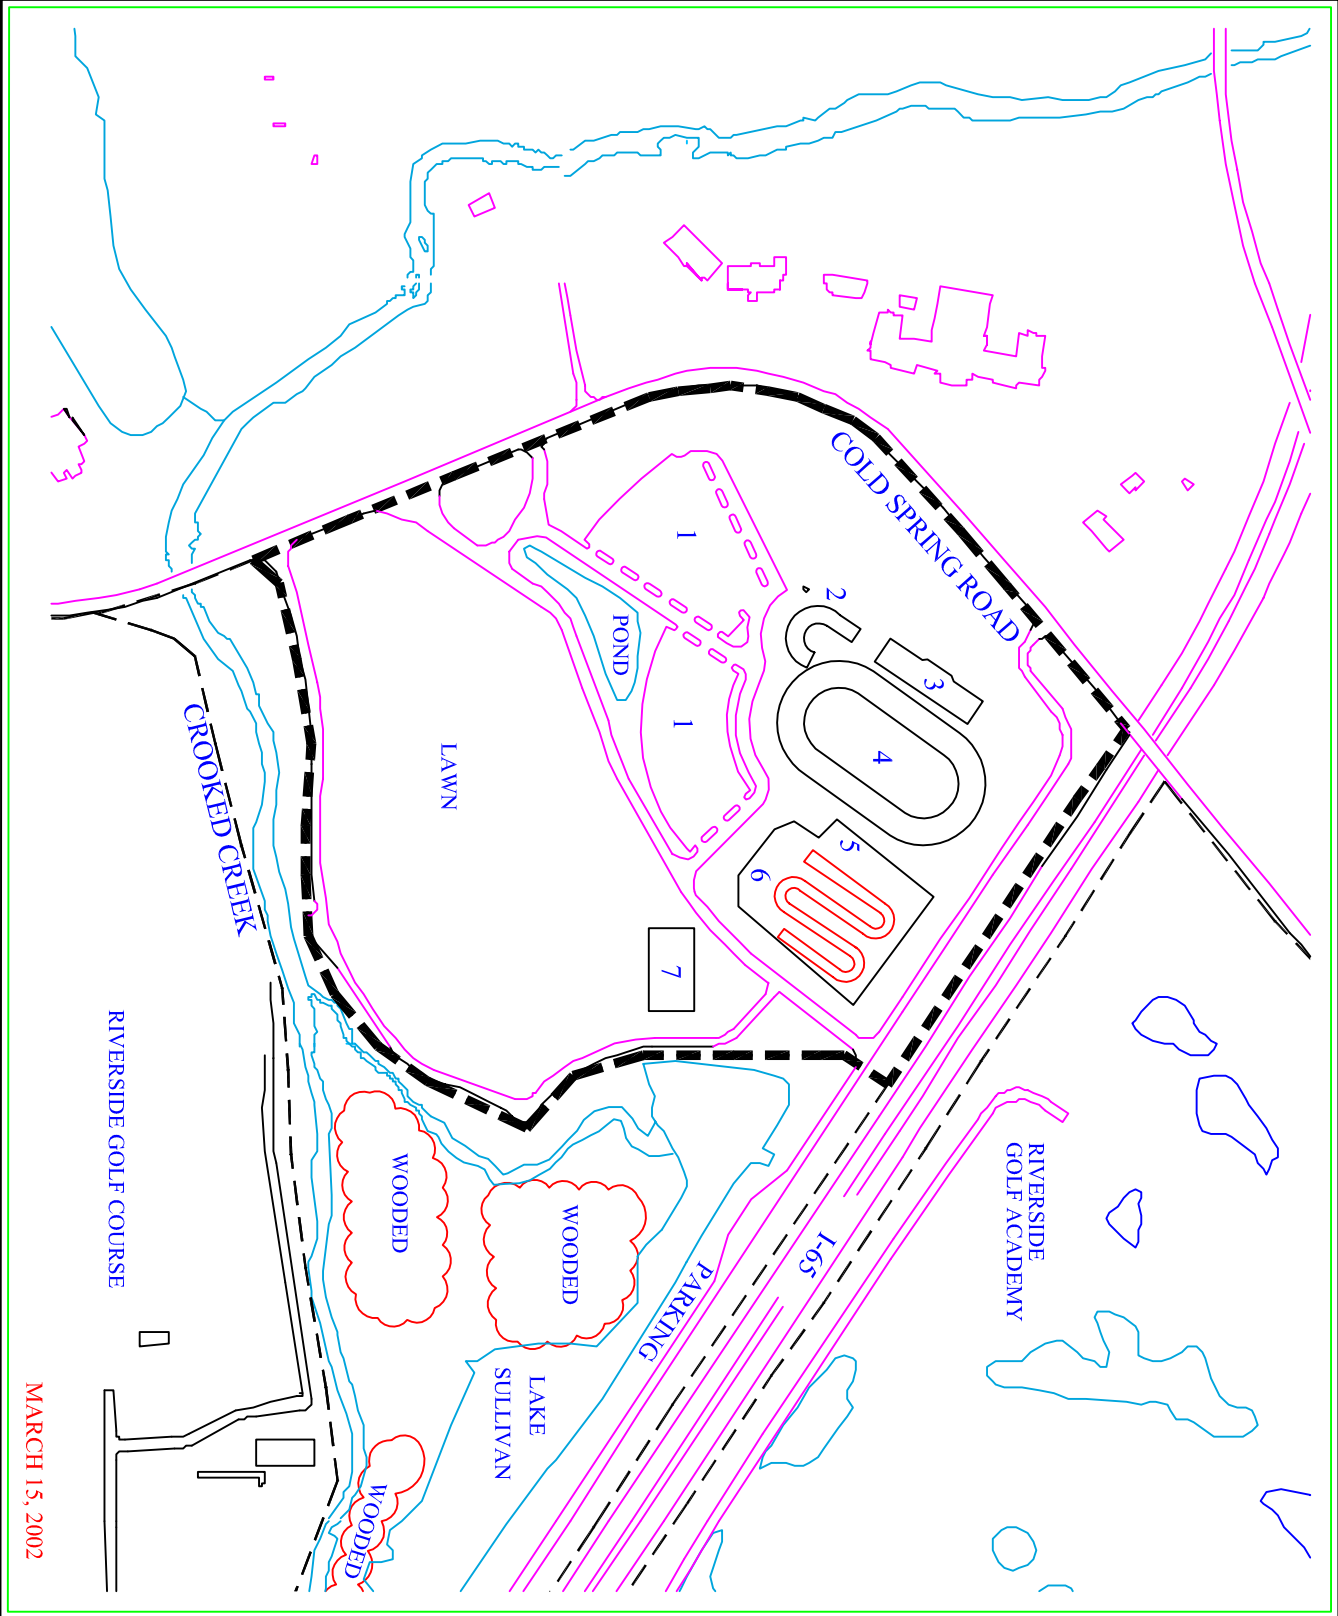

**LOCATION MAP**

**KEY**

- 1 PARKING LOTS
- 2 OFFICES
- 3 VELODROME BLEACHERS
- 4 MAJOR TAYLOR VELODROME
- 5 BMX TRACK SEATING
- 6 BMX TRACK
- 7 SKATEBOARD PARK

MARCH 15, 2002

North  
ACQUIRED 1898

**MAJOR TAYLOR SPORTS COMPLEX**  
3700 COLD SPRING ROAD  
327-7416

41.38 ACRES  
SPORTS COMPLEX

8.5