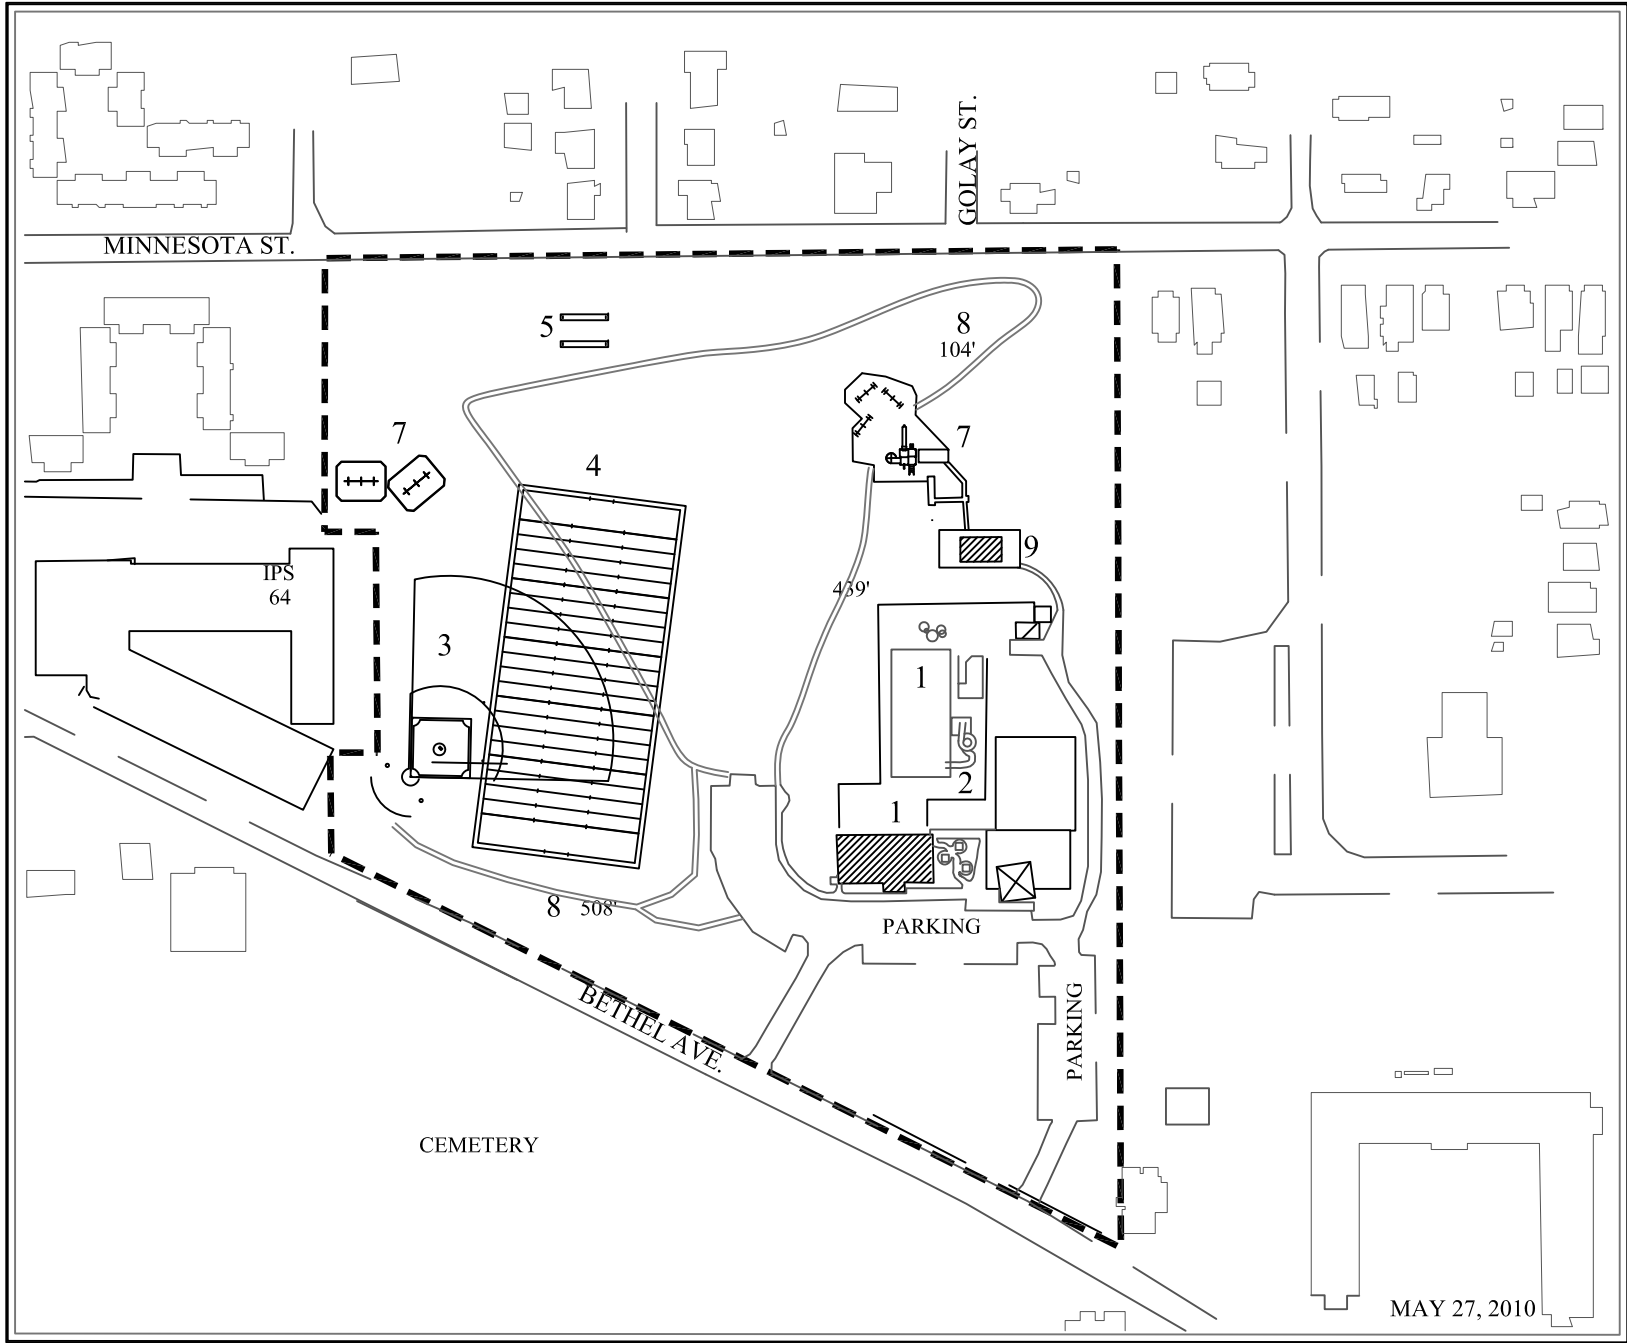

LOCATION MAP

KEY

- 1 POOL/BATHHOUSE
2945 E. MINNESOTA ST.
- 2 WATER SLIDE
- 3 BASEBALL DIAMONDS
- 4 FOOTBALL FIELD
- 5 HORSESHOE PITS (3)
- 6 COVERED BASKETBALL COURTS (3)
2 SMALL COURTS
1 LARGE COURT
- 7 PLAYGROUND
- 8 TRAIL (PAVED)
- 9 SHELTER

MAY 27, 2010

North
ACQUIRED 1935

BETHEL PARK
2850 BETHEL AVE
327-7345

14.5 ACRES
NEIGHBORHOOD PARKS

3.9