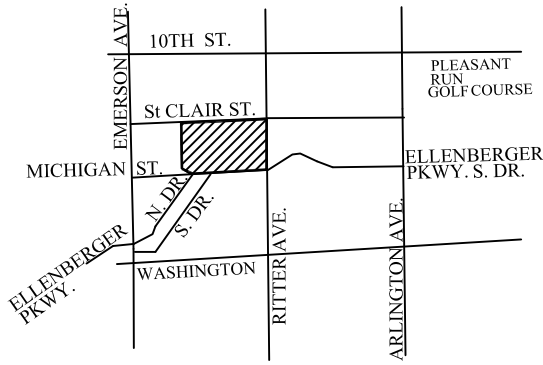

LOCATION MAP

KEY

- 1 ICE RINK (SHARES POOL BATH HOUSE)
5301 E. ST. CLAIR ST.
- 2 SWIMMING POOL/BATH HOUSE
5301 E. ST. CLAIR ST.
- 3 TENNIS COURTS (8)
- 4 PLAY GROUNDS (2)
- 5 FOOTBALL FIELD
- 6 BASEBALL DIAMOND (2)
- 7 SOFTBALL DIAMOND
- 8 TRAIL (1.2 MILE LOOP)
(NOT PAVED)
- 9 SLEDDING HILL
- 10 SHELTER
- 11 VOLLEYBALL COURT (1)

JULY 16, 2010

ELLENBERGER PARK

5301 ST. CLAIR STREET
327-7176

37.4 ACRES
COMMUNITY PARKS

2.5