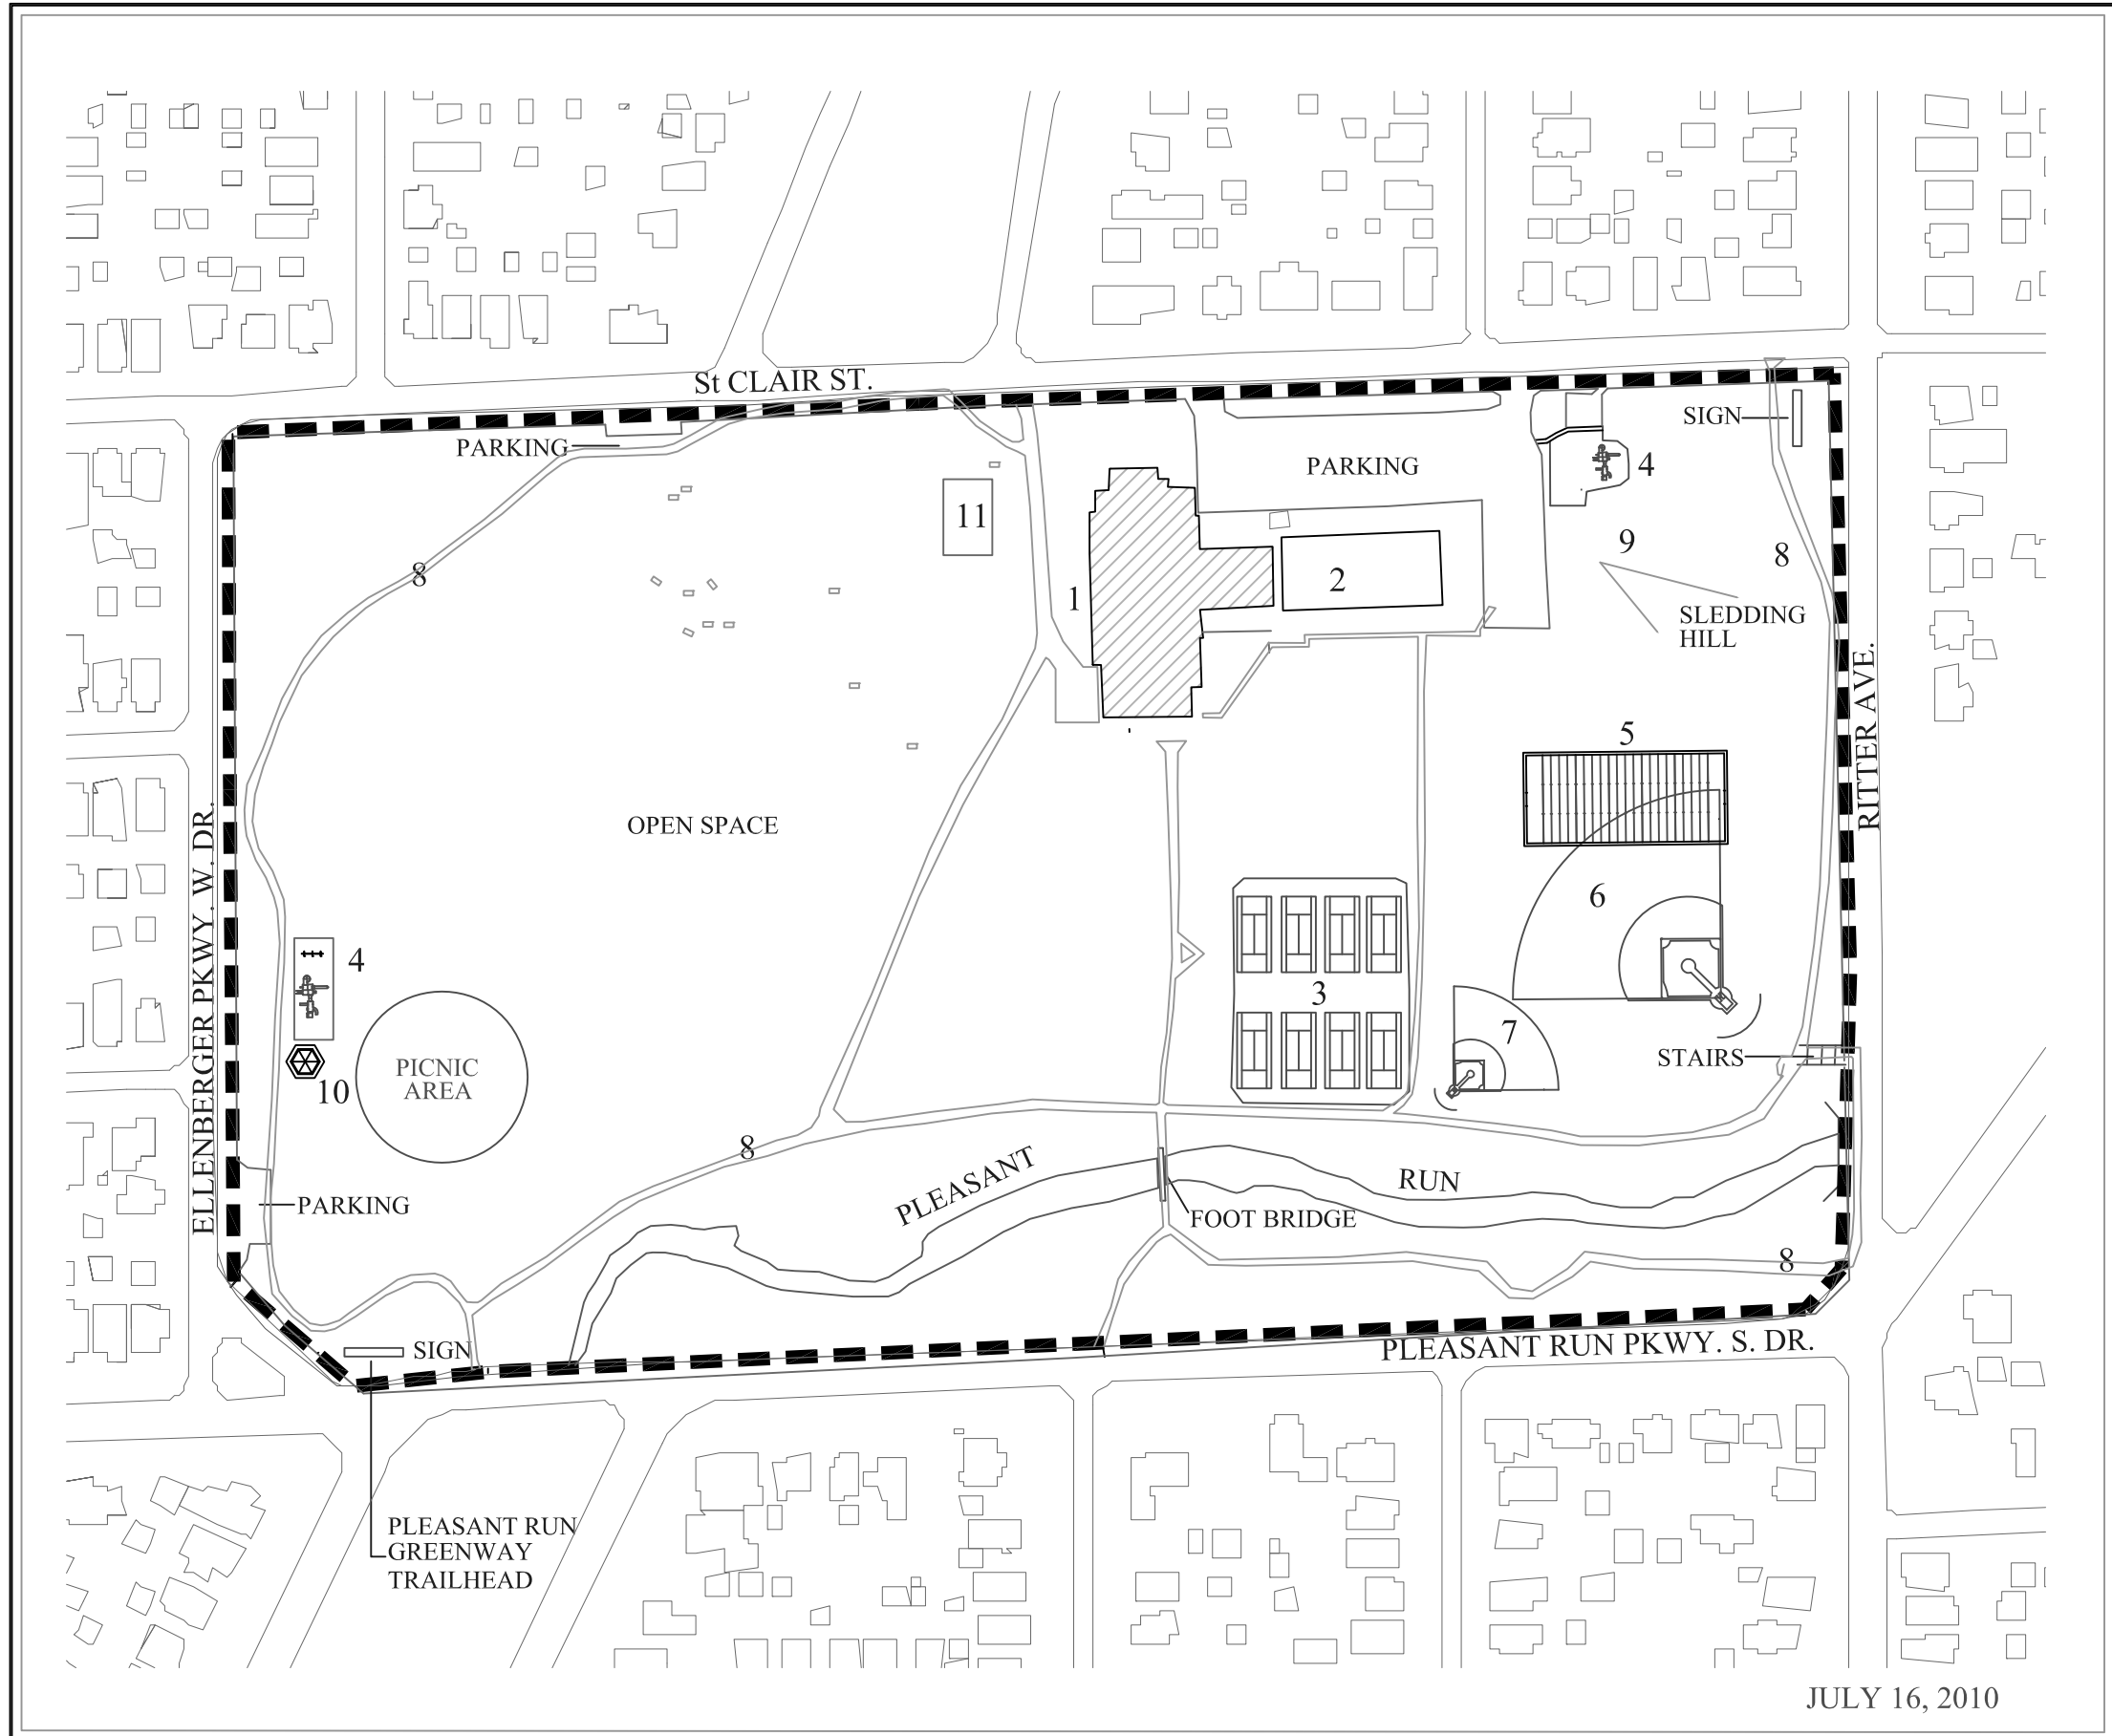

LOCATION MAP

KEY

- 1 ICE RINK (SHARES POOL BATH HOUSE)
5301 E. ST. CLAIR ST.
- 2 SWIMMING POOL/BATH HOUSE
5301 E. ST. CLAIR ST.
- 3 TENNIS COURTS (8)
- 4 PLAY GROUNDS (2)
- 5 FOOTBALL FIELD
- 6 BASEBALL DIAMOND (2)
- 7 SOFTBALL DIAMOND
- 8 TRAIL (1.2 MILE LOOP)
(NOT PAVED)
- 9 SLEDDING HILL
- 10 SHELTER
- 11 VOLLEYBALL COURT (1)

JULY 16, 2010

ELLENBERGER PARK

5301 ST. CLAIR STREET
327-7176

37.4 ACRES
COMMUNITY PARKS

2.5