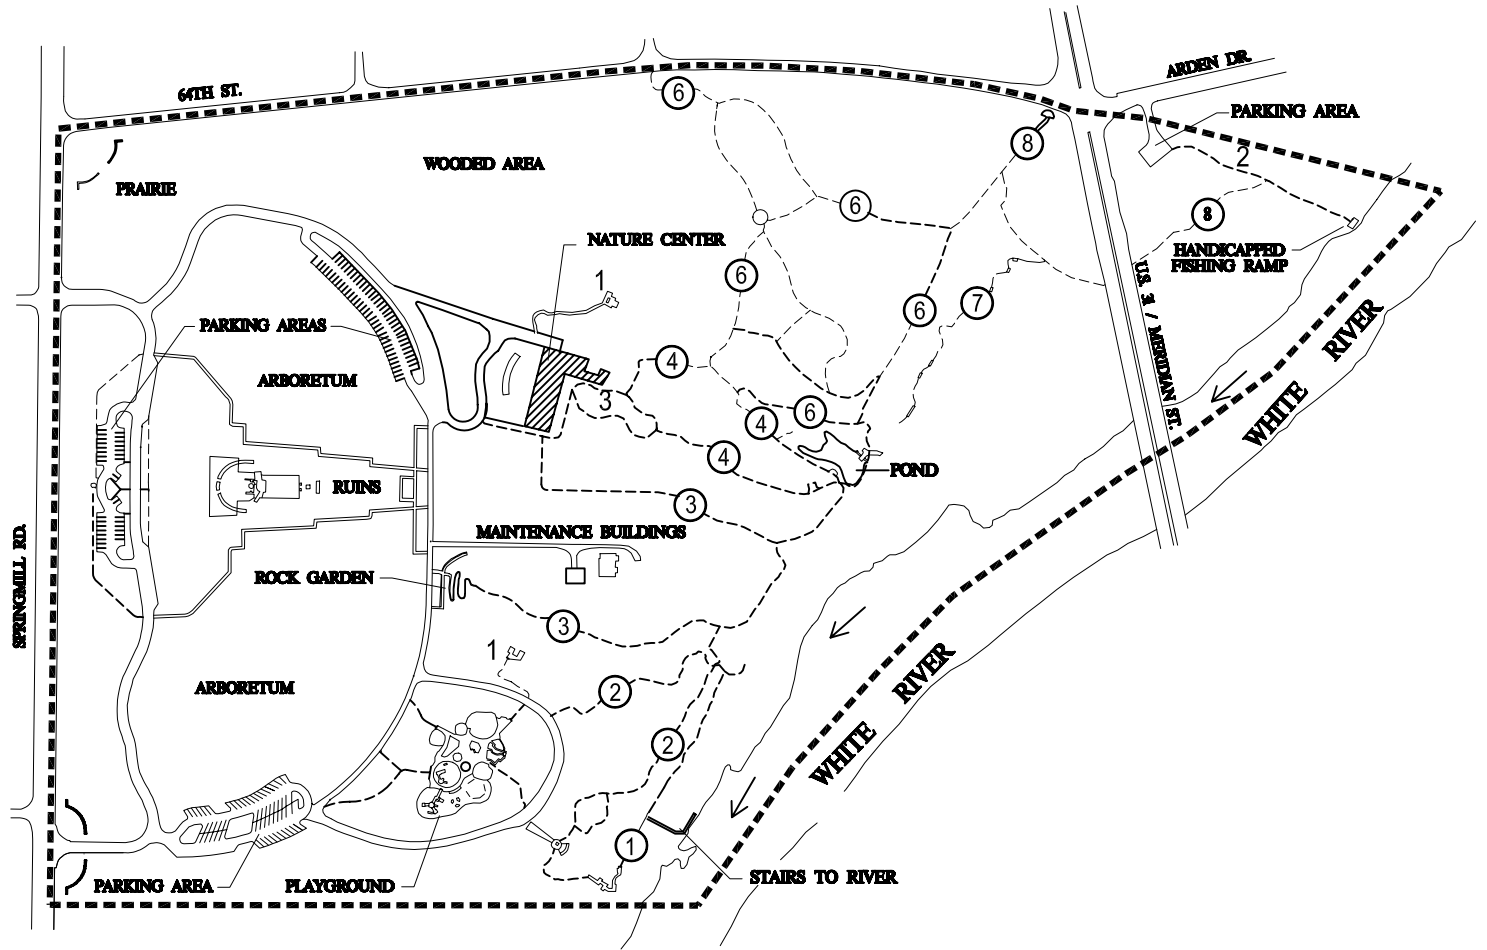

LOCATION MAP

KEY

- *CIRCLED NUMBERS REFER TO DIFFERENT TRAILS WITHIN THE PARK
- *ALL TRAILS UNPAVED- SEE ITEM 2

- 1 OBSERVATION DECK
- 2 PAVED TRAIL
- 3 NATIVE GARDEN

JUNE 16, 2010

HOLLIDAY PARK
 6363 SPRING MILL ROAD
 327-7180

95 ACRES
 COMMUNITY PARKS