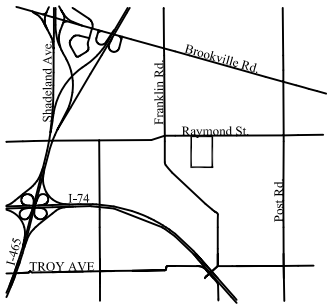

LOCATION MAP

KEY

1 INDY ISLAND INDOOR
AQUATIC CENTER

JUNE 17, 2010

RAYMOND PARK - INDY ISLAND
 8300 E. RAYMOND STREET 35.8 ACRES
 862-6876 COMMUNITY PARKS

2.14