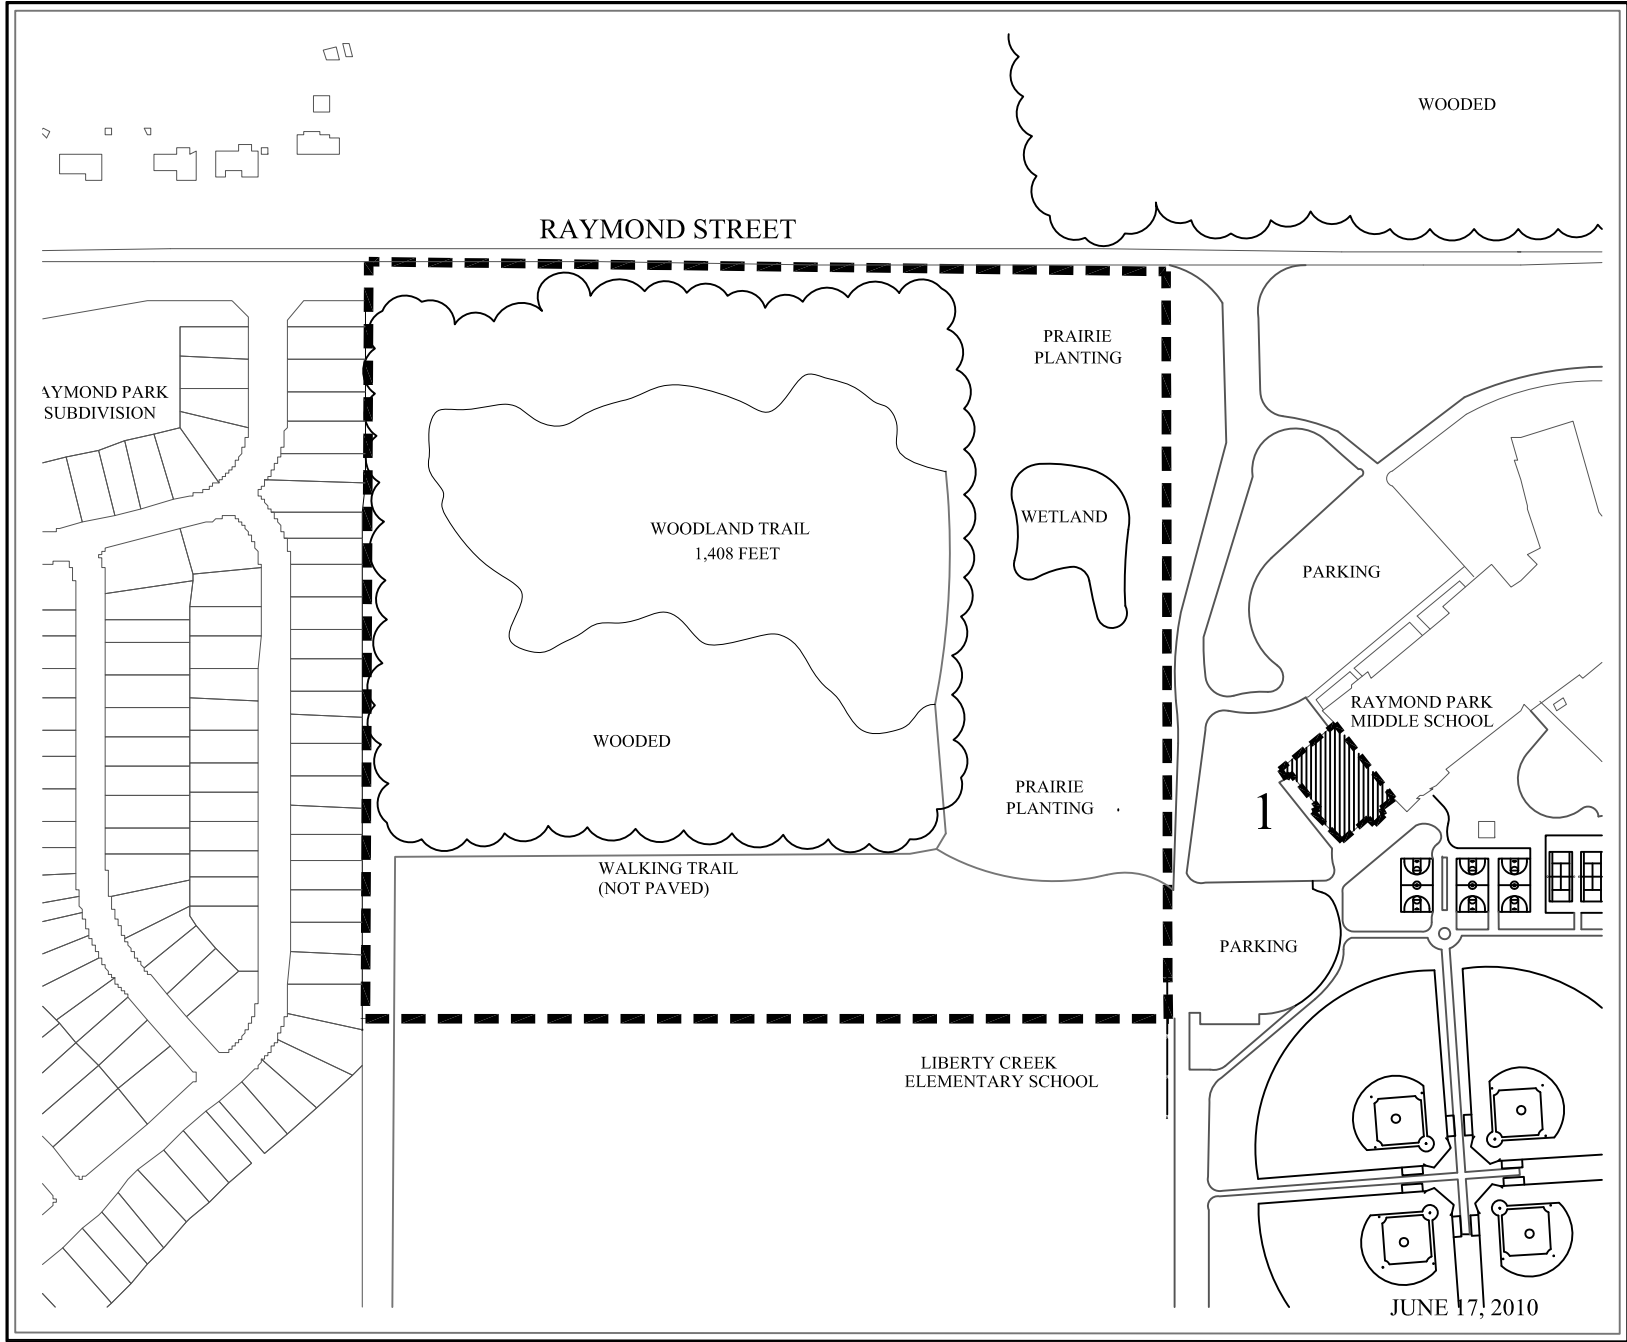

LOCATION MAP

KEY

1 INDY ISLAND INDOOR
AQUATIC CENTER

JUNE 17, 2010

RAYMOND PARK - INDY ISLAND
 8300 E. RAYMOND STREET 35.8 ACRES
 862-6876 COMMUNITY PARKS

2.14