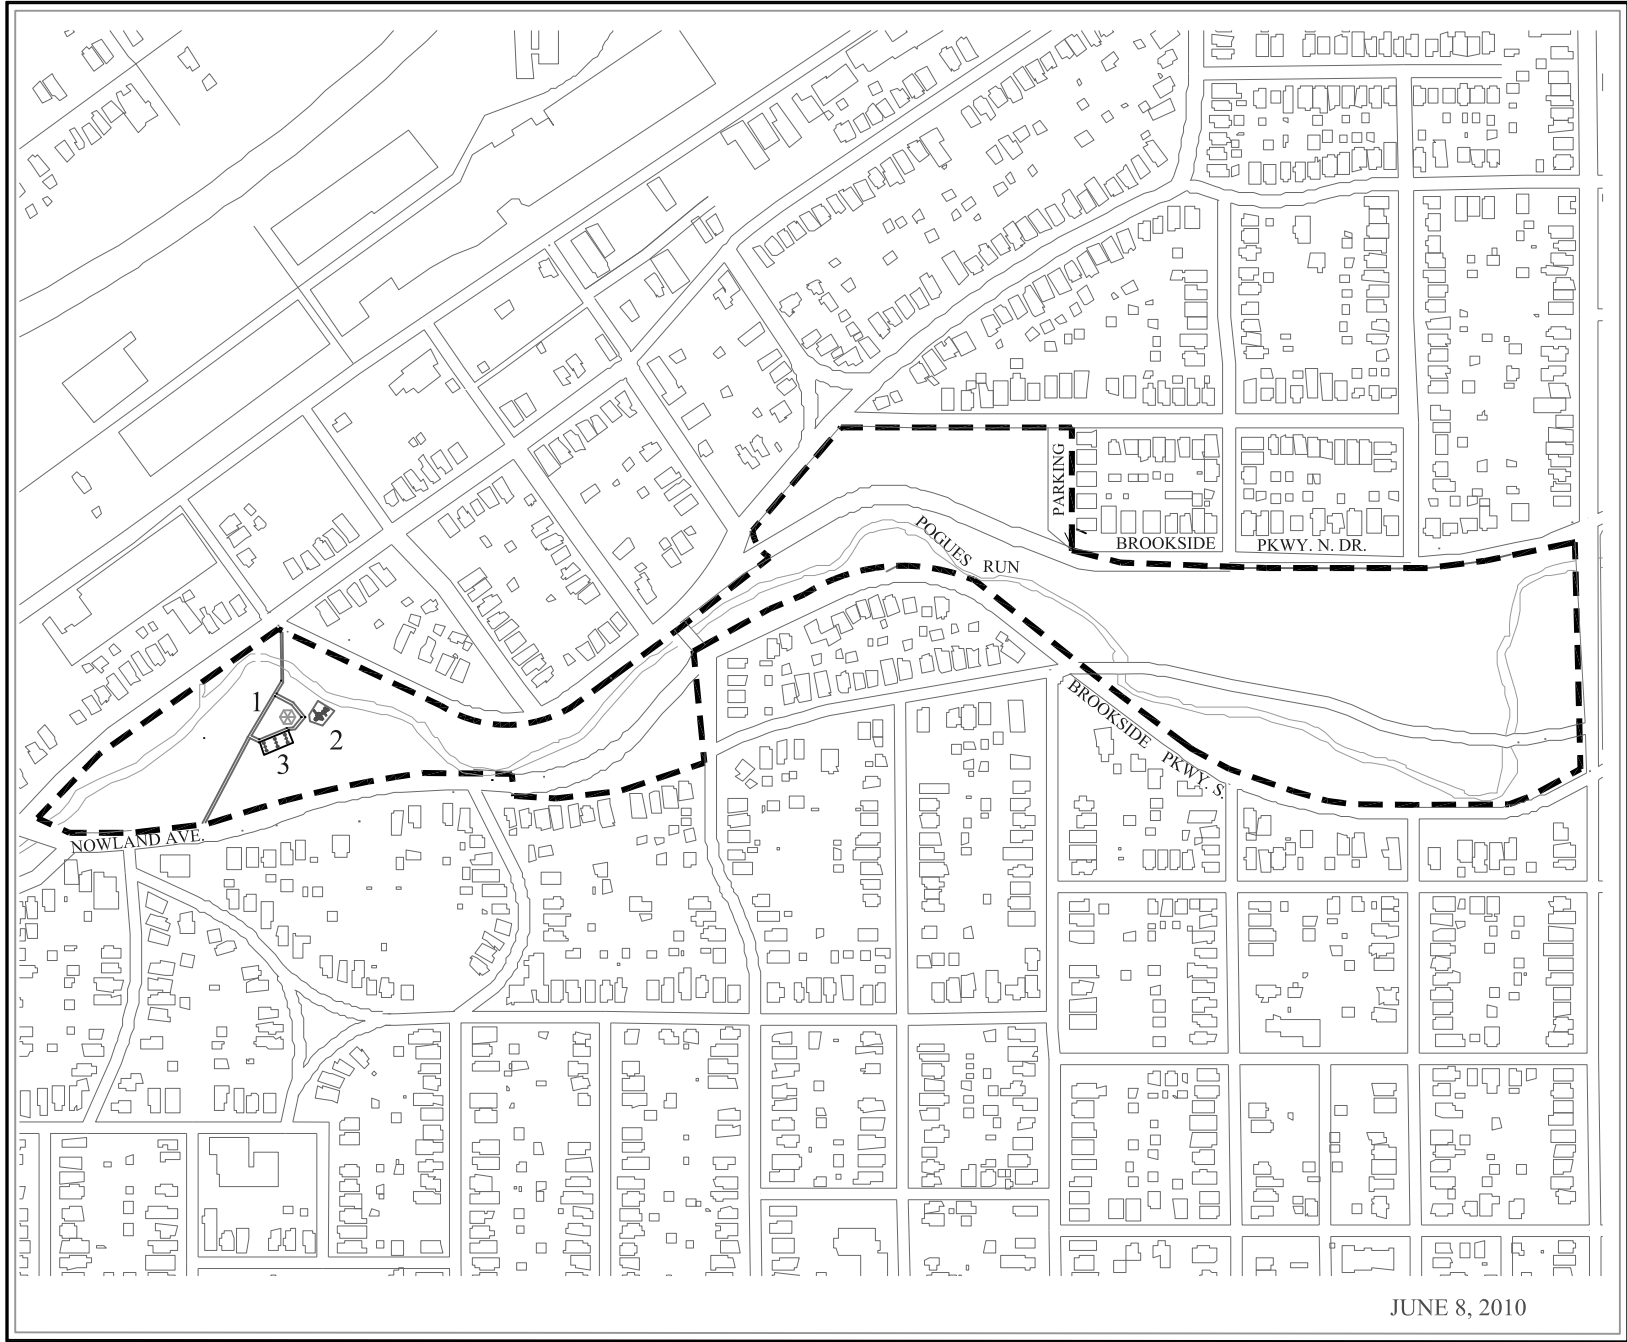

LOCATION MAP

KEY

- 1 SHELTER
- 2 PLAY STRUCTURE
- 3 SWINGS (3)

JUNE 8, 2010

North
ACQUIRED 1898

SPADES PARK
1800 NOWLAND AVE
327-7179

30.8 ACRES
NEIGHBORHOOD PARKS

3.60