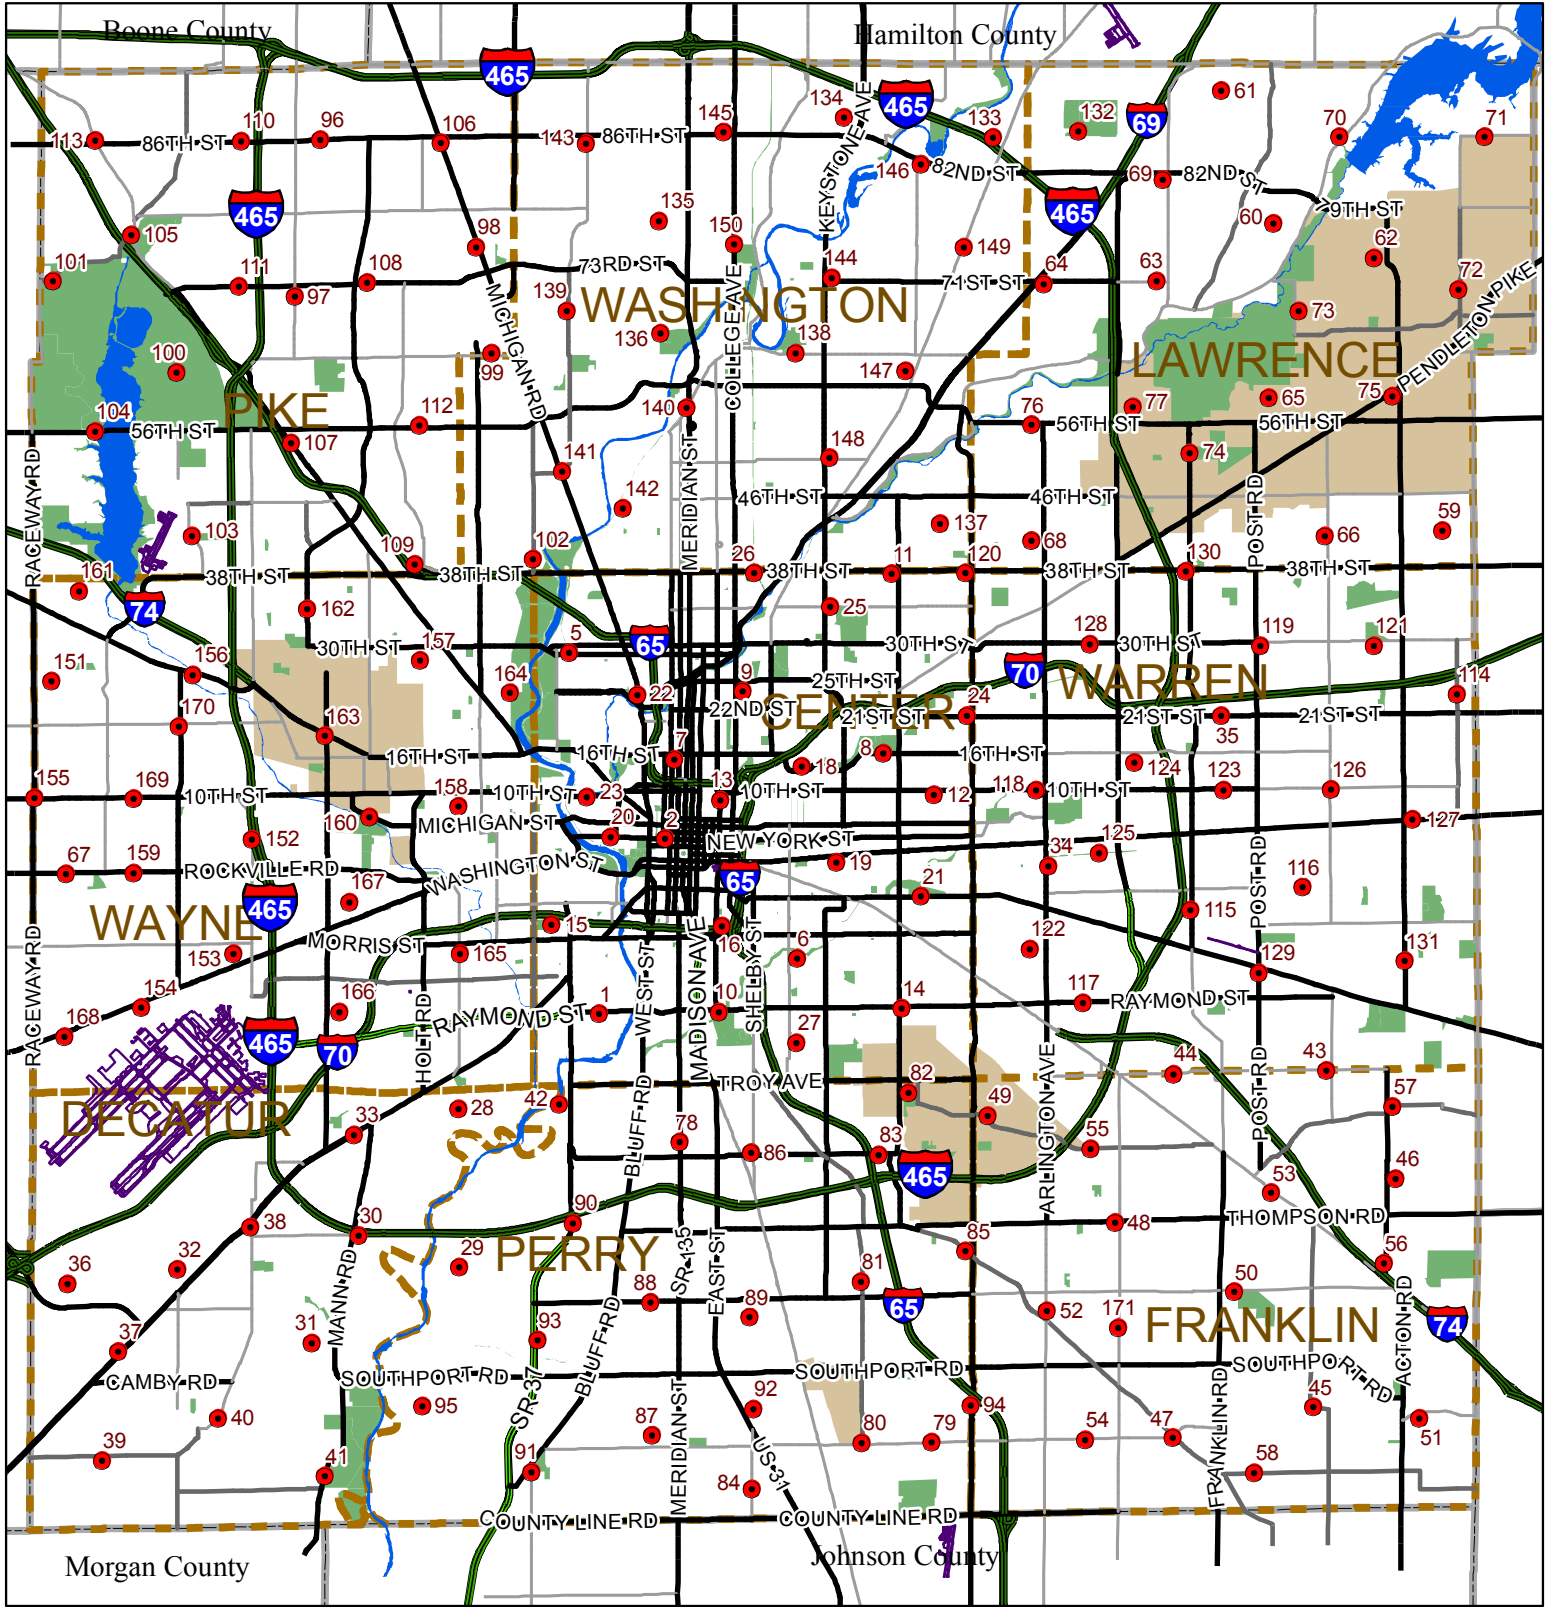

All-Hazard Warning Sirens

Marion Co.

Indianapolis, IN

- Airfield/Airport
- EXPRESSWAY
- Park
- Excluded City
- FREEWAY
- River/Reservoir
- Siren
- PRIMARY ARTERIAL
- Township Boundary
- SECONDARY ARTERIAL
- SECONDARY ARTERIAL (2 LANE)

Date: March 2010
Produced by: IndyGIS
Data source: IndyGIS