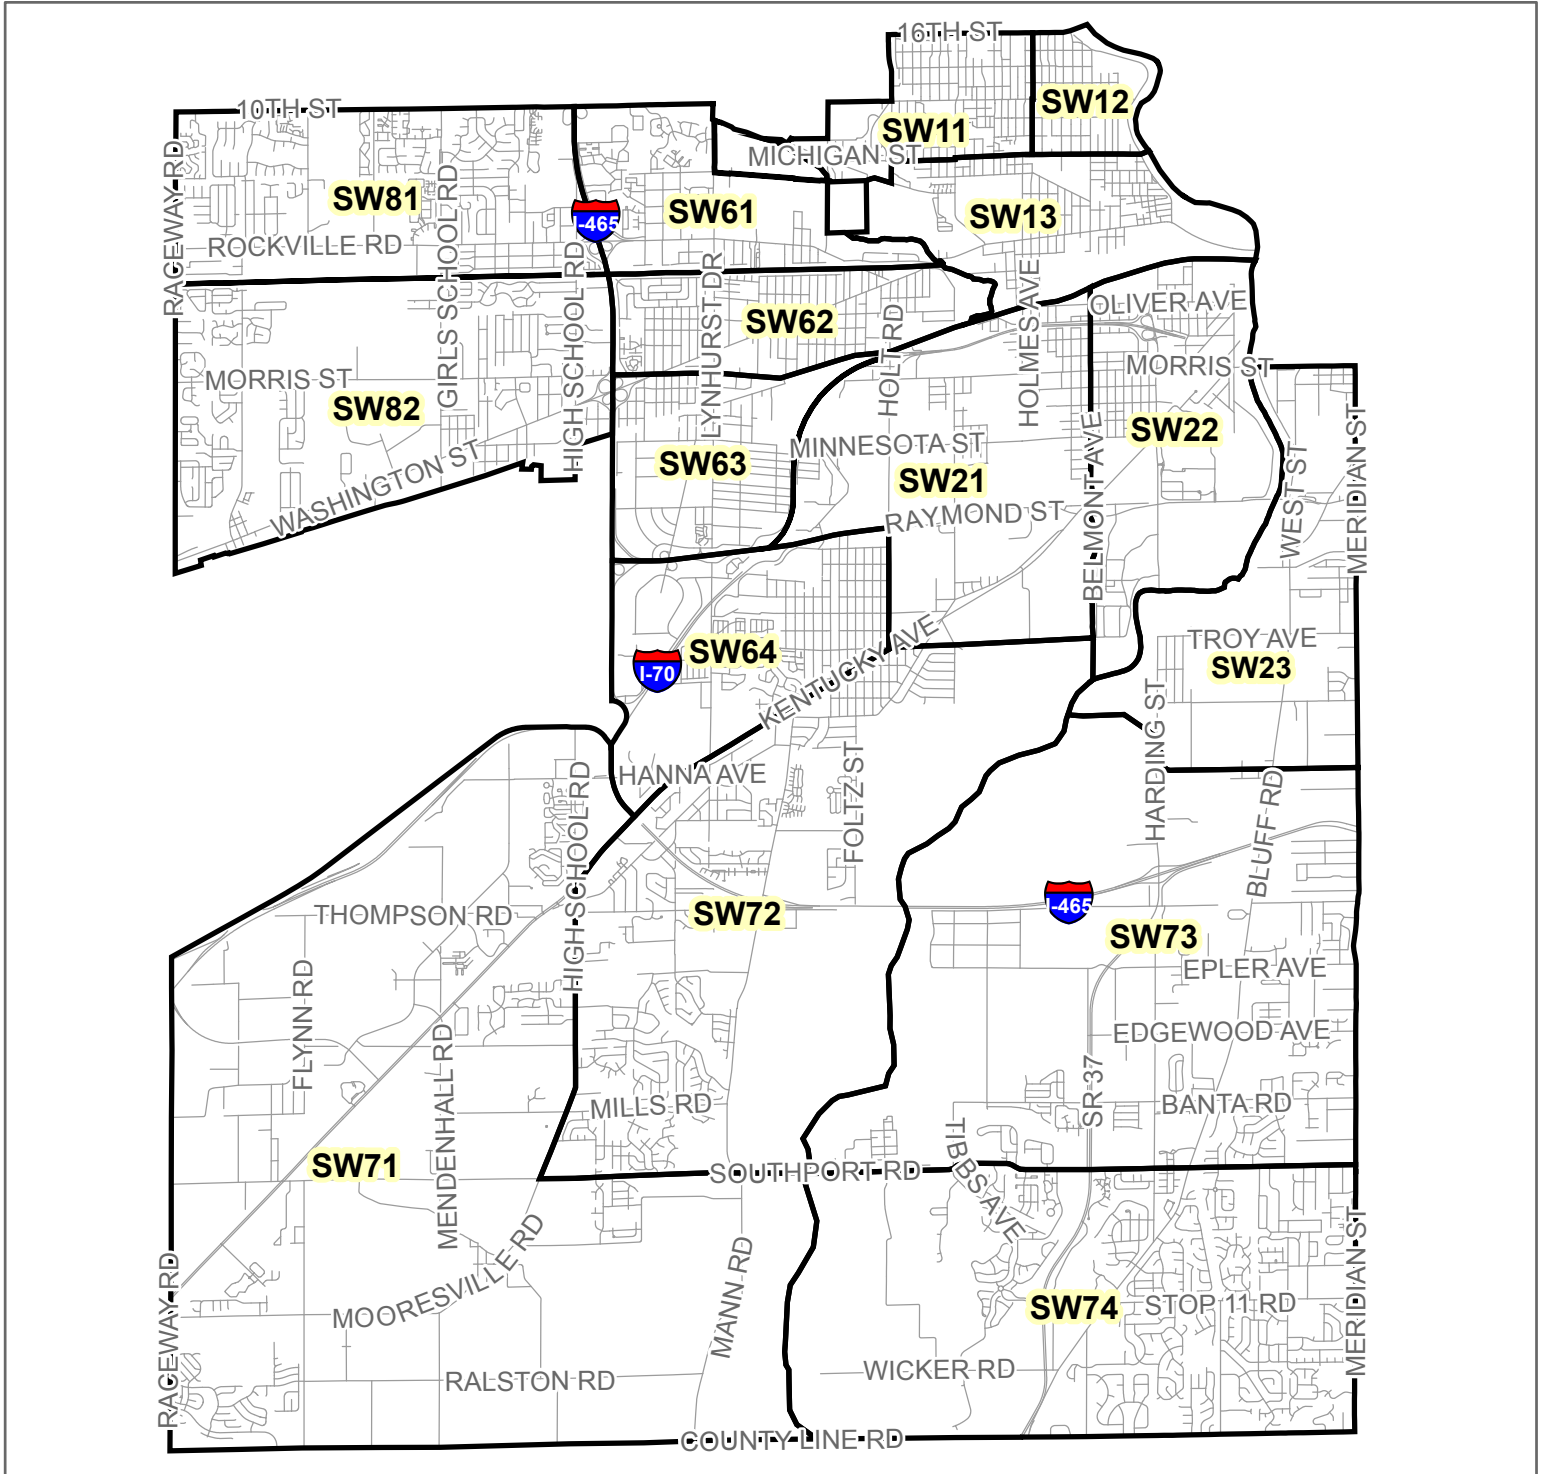

Indianapolis Metropolitan Police Department Southwest District

0 0.4 0.8 Mile

January 2007