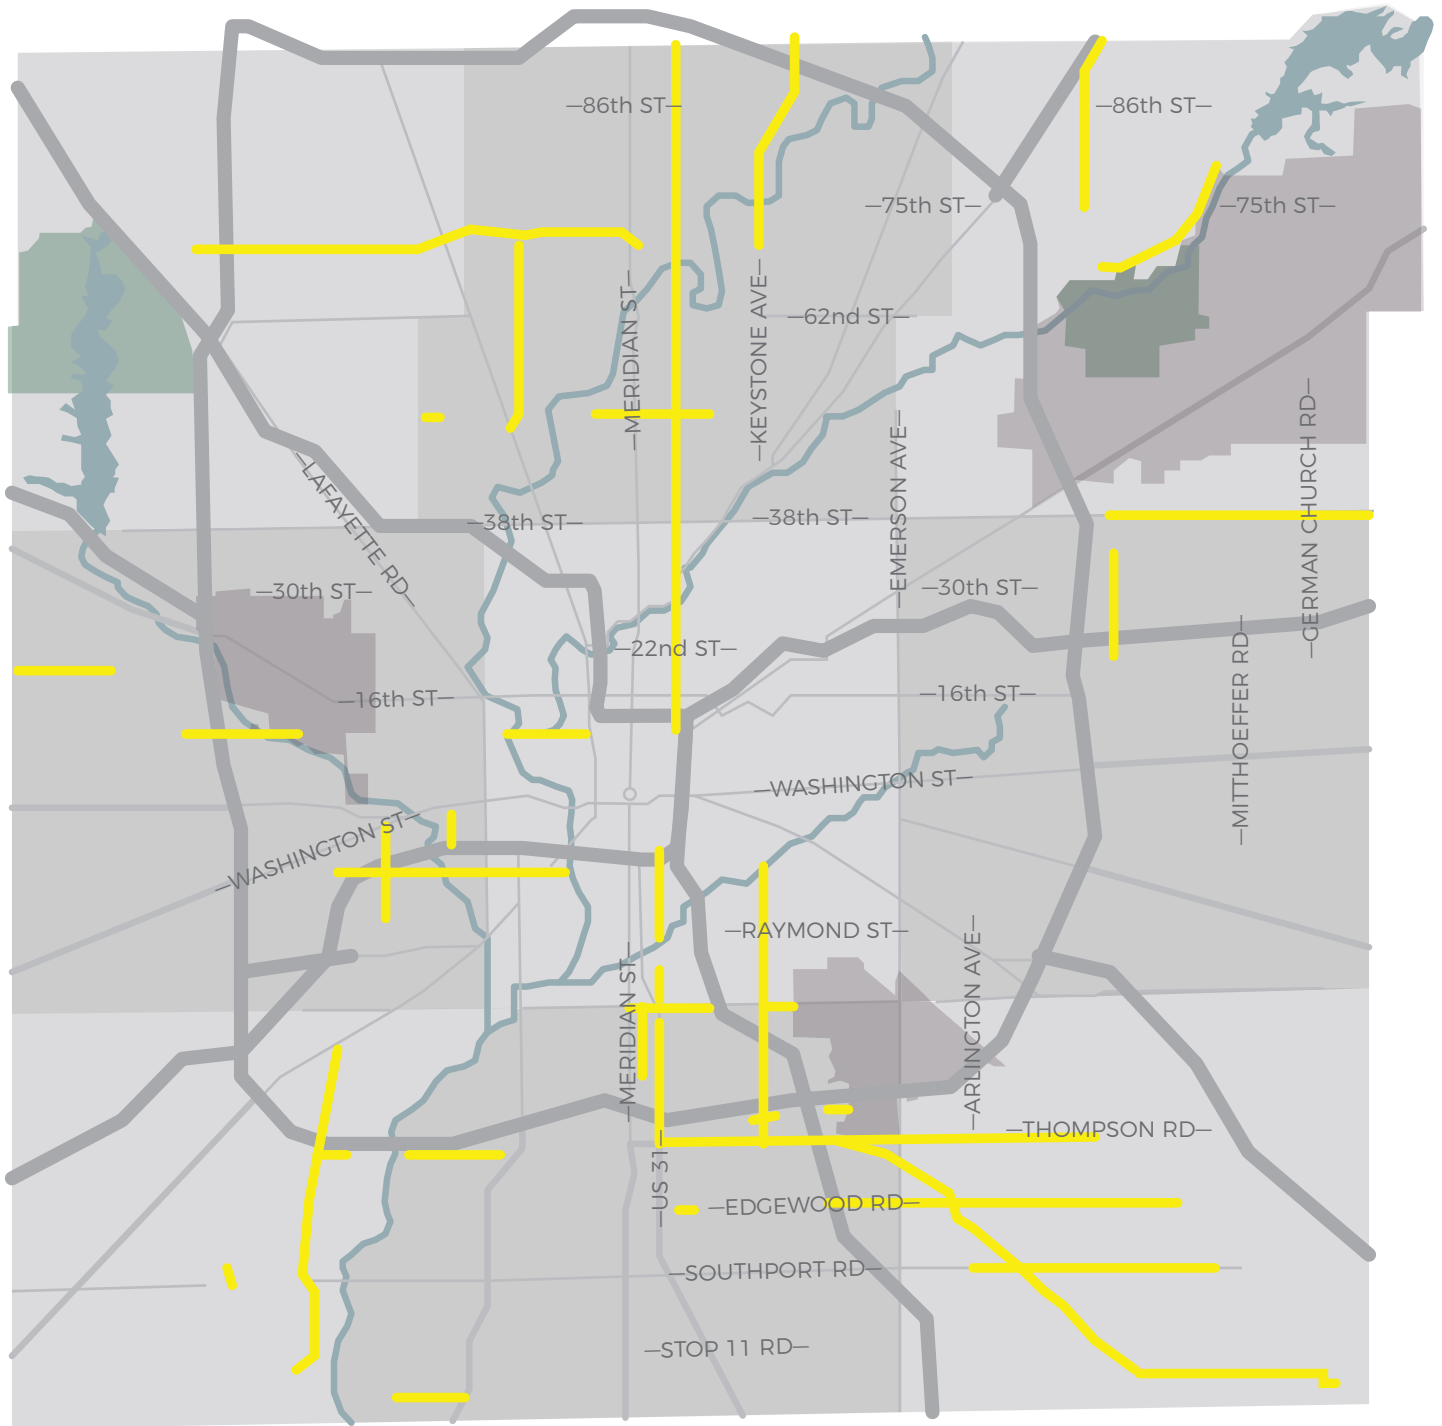

FEBRUARY 2018 INDY DPW POTHOLE EMERGENCY PLAN

DAY 1: FEBRUARY 26

— POTHOLE FILLING TARGET AREA

Map locations are approximate.