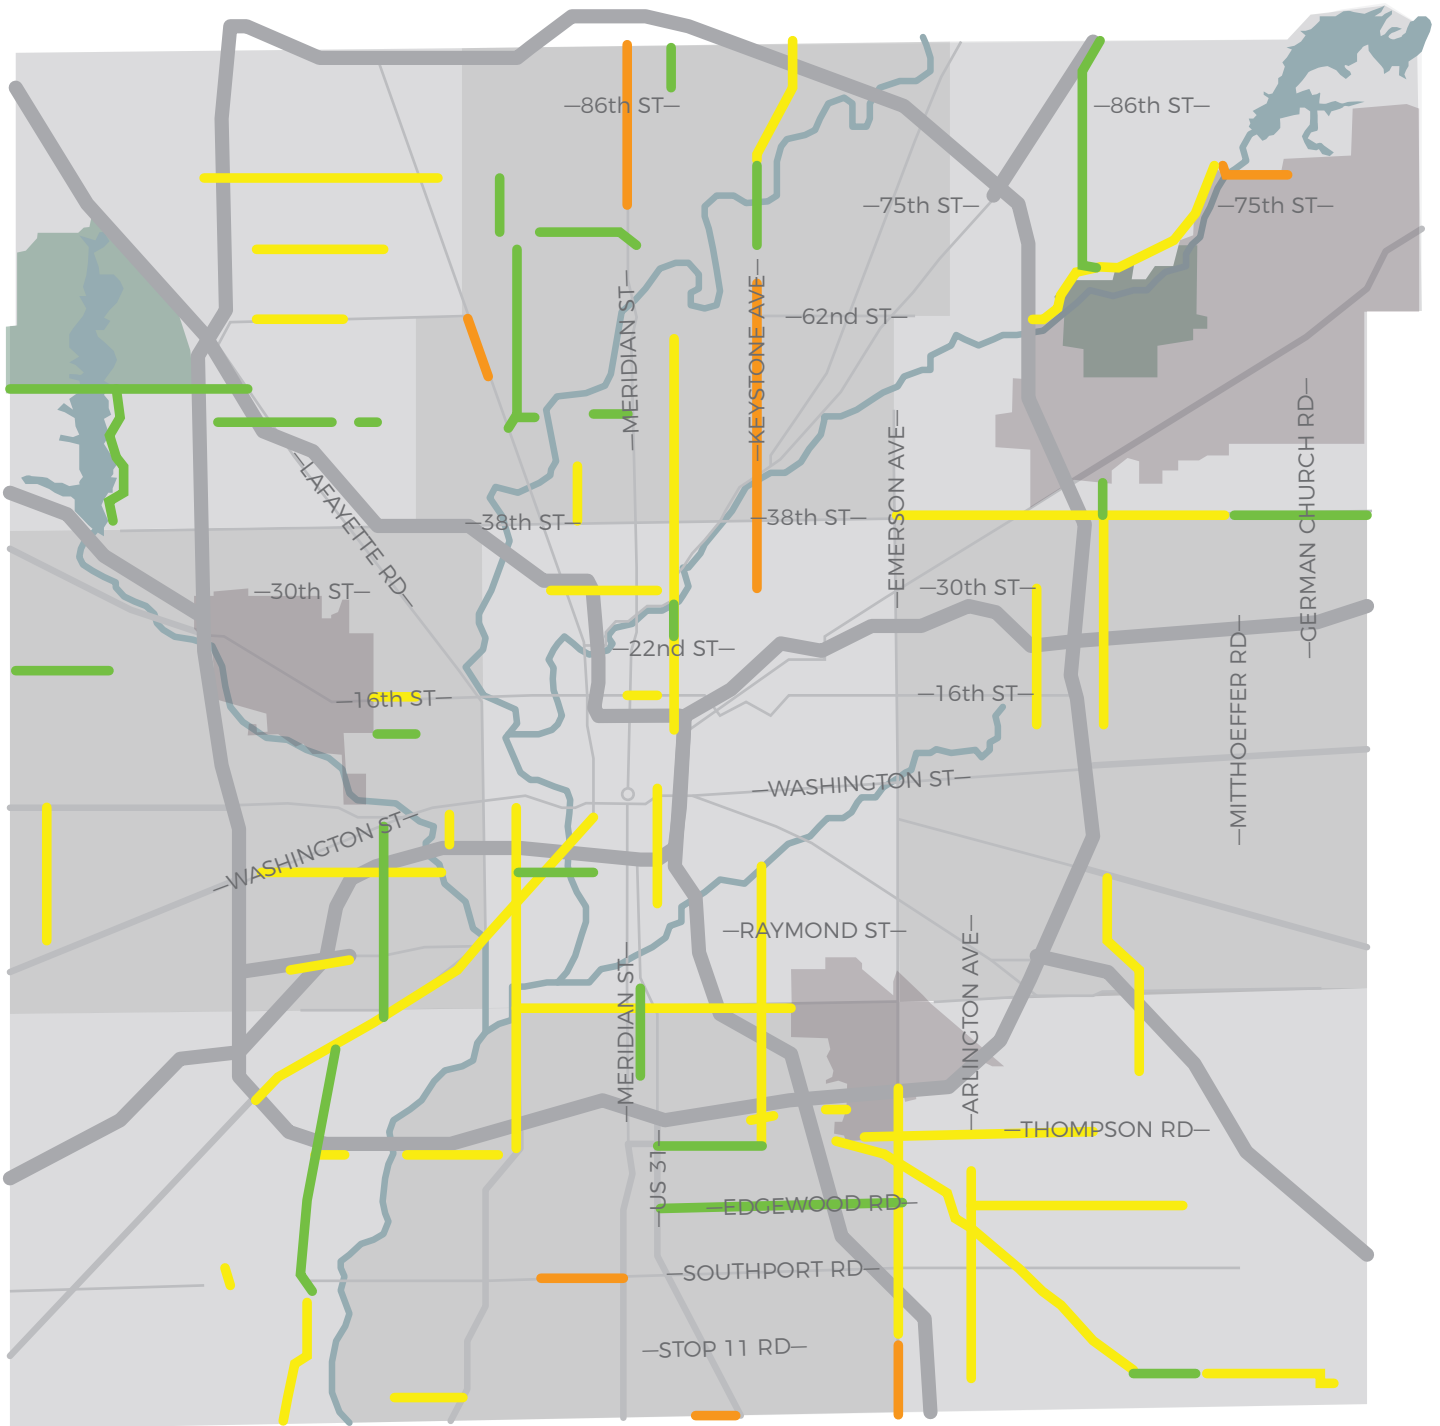

FEBRUARY 2018 INDY DPW POTHOLE EMERGENCY PLAN

DAY 2: FEBRUARY 27

-  POTHOLE FILLING TARGET AREA
-  STRIP-PATCHING TARGET AREA
-  COMPLETED DAY 1

Map locations are approximate.