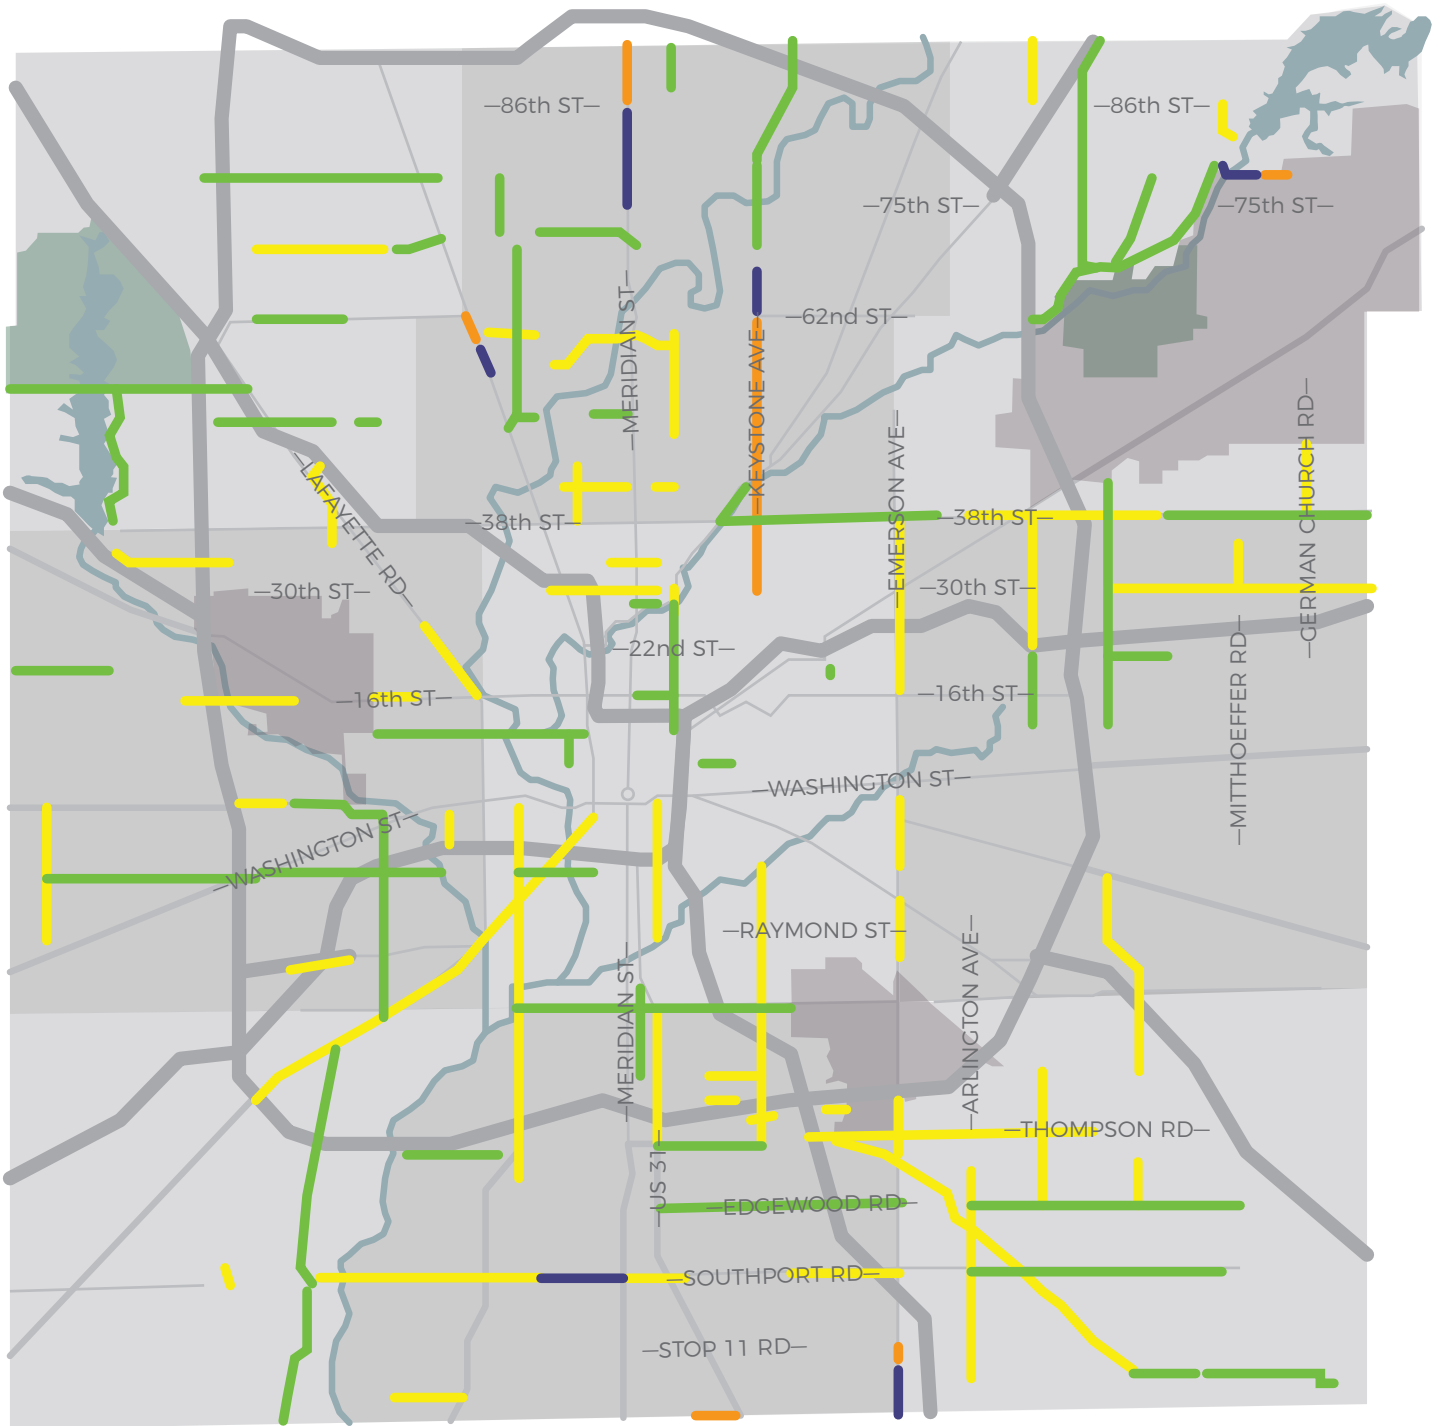

FEBRUARY 2018 INDY DPW POTHOLE EMERGENCY PLAN

DAY 3: FEBRUARY 28

- POTHOLE FILLING TARGET AREA, DAY 3
- POTHOLE FILLING COMPLETED, DAYS 1 & 2
- STRIP-PATCHING TARGET AREA, DAY 3
- STRIP-PATCHING COMPLETED, DAY 2

Map locations are approximate.